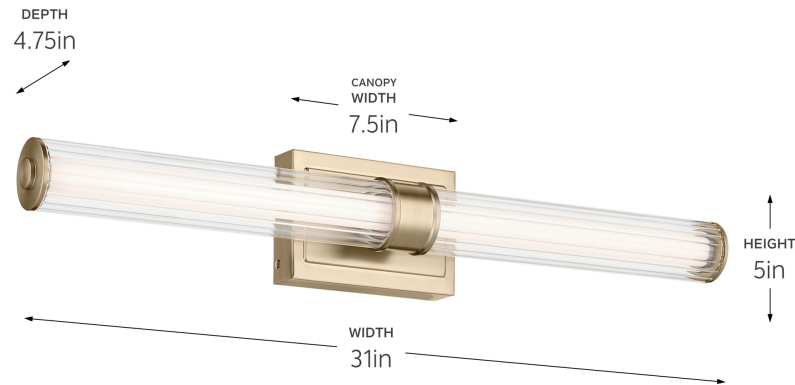

SPECIFICATIONS

Certifications/Qualifications

ADA Compliant	No
Prop65	Yes
DarkSky Approved	No
Location Rating	Damp
	kichler.com/warranty

Dimensions

Height	5"
Width	31"
Height From Center Of Wall Opening (Spec Sheet)	2.5"
Depth	4.75"
Weight	5.9 LBS
Canopy Height	5"
Canopy Width	7.5"
Canopy Depth	1.5"

Electrical

Input Voltage	120 V

Light Source

Light Source	Integrated LED
Lamp Included	Integrated
# Of Bulbs/LED Modules	1
Max Or Nominal Watt	35 W
Lamp Type	Integrated
Socket Type	Integrated LED
Dimmable	Yes

Photometrics

Color Temperature Range	3000K
Color Rendering Index (CRI)	90
Delivered Lumens	2450 L
Delivered Efficacy (Lumens/Watt)	50
Rated Life	40000 hours

Mounting/Installation

Interior/Exterior	Interior Product
Mounting Style	WALL MOUNT
Mounting Weight	5.9 LBS
Lead Wire Length	6
Wire Connectors	Wire Nuts

FIXTURE ATTRIBUTES

Housing/Glass

Primary Material	Steel
Diffuser Description	Acrylic
Shade Included	Yes
Shade Description	Glass Cylinder Shade
Shade Dimensions	2.75" H x 31" L x 2.75" W

Product/Ordering Information

SKU	55197CPZLED
Finish	Champagne Bronze™
UPC	783927053372

Finishes

- Black
- Brushed Nickel
- Champagne Bronze™
- Polished Nickel