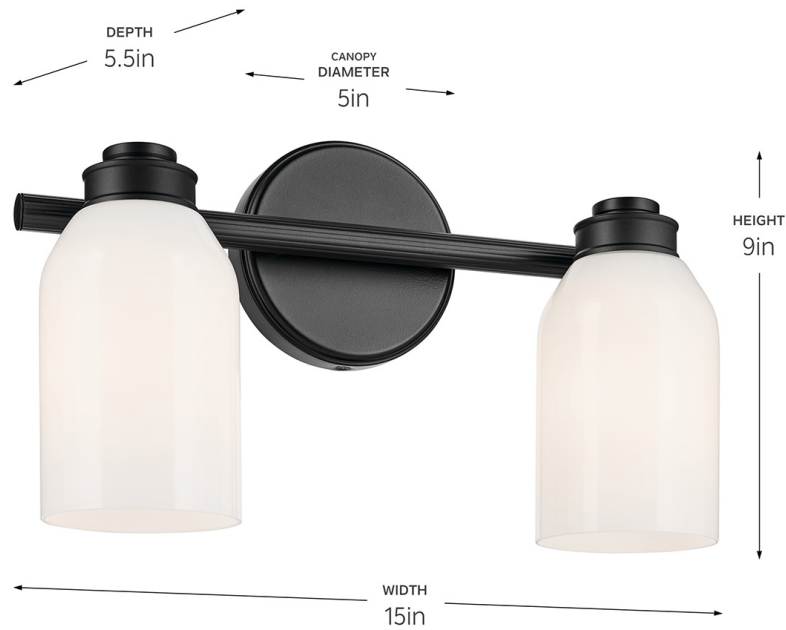

SPECIFICATIONS

Certifications/Qualifications

ADA Compliant	No
Prop65	No
Location Rating	Damp
	kichler.com/warranty

Dimensions

Height	9"
Width	15"
Height From Center Of Wall Opening (Spec Sheet)	6.5"
Depth	5.5"
Weight	3.1 LBS
Canopy Width	5"
Canopy Depth	1"

Electrical

Input Voltage	120 V

Light Source

Light Source	Bulb
Lamp Included	Not Included
# Of Bulbs/LED Modules	2
Max Or Nominal Watt	75 W
Lamp Type	A
Socket Type	E26 (Medium)
Dimmable	Yes

Mounting/Installation

Interior/Exterior	Interior Product
Mounting Weight	1.9 LBS
Install Glass Up Or Down	Both
Lead Wire Length	6
Wire Connectors	Wire Nuts

FIXTURE ATTRIBUTES

Housing/Glass

Primary Material	Steel
Shade Included	Yes
Shade Description	Glass Cylinder Shade
Shade Dimensions	4.00" DIA x 6.25"

Product/Ordering Information

Sku	55201BK
Finish	Black
UPC	783927053631

Finishes

- Black
- Brushed Nickel
- Champagne Bronze™
- Chrome

ALSO IN THIS FAMILY

55202BK

55202CH