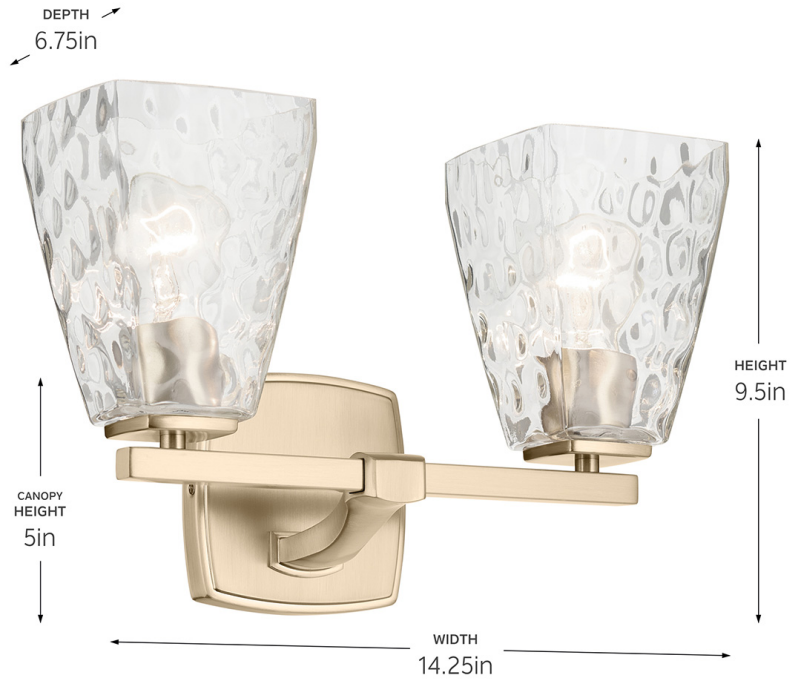

SPECIFICATIONS

Certifications/Qualifications

ADA Compliant	No
Prop65	Yes
Location Rating	Damp
	kichler.com/warranty

Dimensions

Height	9.5"
Width	14.25"
Height From Center Of Wall Opening (Spec Sheet)	7"
Depth	6.75"
Weight	4.1 LBS
Canopy Height	5"
Canopy Width	5"
Canopy Depth	0.75"

Electrical

Input Voltage	120 V
---------------	-------

Light Source

Light Source	Bulb
Lamp Included	Not Included
# Of Bulbs/LED Modules	2
Max Or Nominal Watt	75 W
Lamp Type	A
Socket Type	E26 (Medium)
Dimmable	Yes

Mounting/Installation

Interior/Exterior	Interior Product
Mounting Weight	2.1 LBS
Install Glass Up Or Down	Both
Lead Wire Length	6
Wire Connectors	Wire Nuts

FIXTURE ATTRIBUTES

Housing/Glass

Primary Material	Steel
Shade Included	Yes
Shade Description	Glass Tapered Shade
Shade Dimensions	4.75" SQ x 6.25"

Product/Ordering Information

Sku	55215CPZWTR
Finish	Champagne Bronze™
UPC	783927054256

Finishes

- Black
- Black
- Brushed Nickel
- Brushed Nickel
- Champagne Bronze™
- Champagne Bronze™
- Chrome
- Chrome