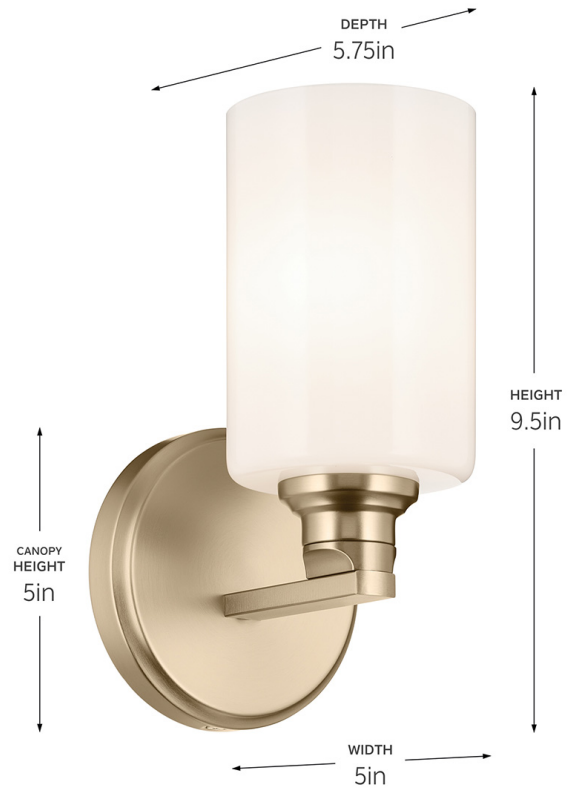

SPECIFICATIONS

Certifications/Qualifications

ADA Compliant	No
Prop65	Yes
Location Rating	Damp
	kichler.com/warranty

Dimensions

Height	9.5"
Width	5"
Height From Center Of Wall Opening (Spec Sheet)	7"
Depth	5.75"
Weight	1.81 LBS
Canopy Width	5"
Canopy Depth	1"

Electrical

Input Voltage	120 V
---------------	-------

Light Source

Light Source	Bulb
Lamp Included	Not Included
# Of Bulbs/LED Modules	1
Max Or Nominal Watt	75 W
Lamp Type	A
Socket Type	E26 (Medium)
Dimmable	Yes

Mounting/Installation

Interior/Exterior	Interior Product
Mounting Weight	1.22 LBS
Install Glass Up Or Down	Both
Lead Wire Length	6
Wire Connectors	Wire Nuts

FIXTURE ATTRIBUTES

Housing/Glass

Primary Material	Steel
Shade Included	Yes
Shade Description	Glass Cylinder Shade
Shade Dimensions	4.00" DIA x 6.00"

Product/Ordering Information

SKU	55224CPZ
Finish	Champagne Bronze™
UPC	783927054485

Finishes

-  Black
-  Black
-  Brushed Nickel
-  Brushed Nickel
-  Champagne Bronze™
-  Champagne Bronze™
-  Chrome
-  Chrome