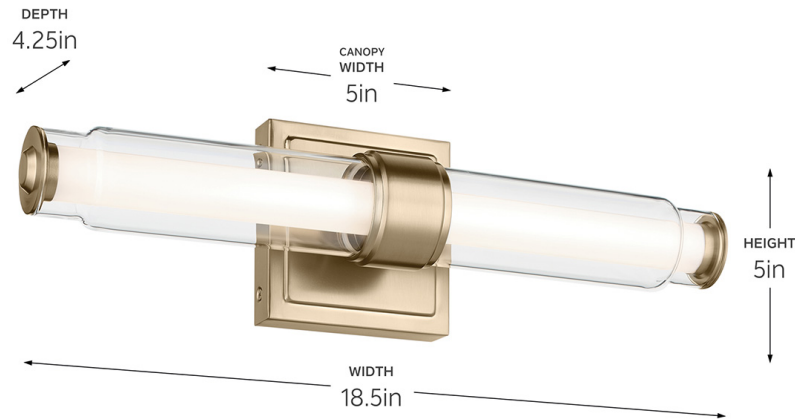

SPECIFICATIONS

Certifications/Qualifications

ADA Compliant	No
Prop65	Yes
Location Rating	Damp
	kichler.com/warranty

Dimensions

Height	5"
Width	18.5"
Height From Center Of Wall Opening (Spec Sheet)	2.5"
Depth	4.25"
Weight	4.5 LBS
Canopy Height	5"
Canopy Width	5"
Canopy Depth	1.25"

Electrical

Input Voltage	120 V

Light Source

Light Source	Integrated LED
Lamp Included	Integrated
# Of Bulbs/LED Modules	1
Max Or Nominal Watt	13 W
Lamp Type	Integrated
Socket Type	Integrated LED
Dimmable	Yes

Photometrics

Color Temperature Range	3000K
Color Rendering Index (CRI)	90
Delivered Lumens	850 L
Delivered Efficacy (Lumens/Watt)	64
Rated Life	40000 hours

Mounting/Installation

Interior/Exterior	Interior Product
Mounting Style	WALL MOUNT
Mounting Weight	4.5 LBS
Lead Wire Length	6
Wire Connectors	Wire Nuts

FIXTURE ATTRIBUTES

Housing/Glass

Primary Material	Steel
Diffuser Description	Acrylic
Shade Description	Glass Cylinder Shade

Product/Ordering Information

SKU	55237CPZLED
Finish	Champagne Bronze™
UPC	783927055031

Finishes

- Black
- Brushed Nickel
- Champagne Bronze™
- Polished Nickel

ALSO IN THIS FAMILY

55195BKLED

55195CPZLED

55195NILED

55195PNLED

55196BKLED

55196CPZLED