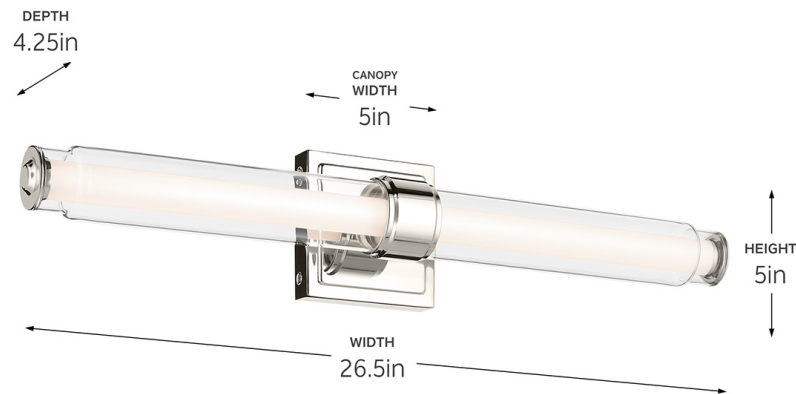

SPECIFICATIONS

Certifications/Qualifications

ADA Compliant	No
Prop65	No
Location Rating	Damp kichler.com/warranty

Dimensions

Height	5"
Width	26.5"
Height From Center Of Wall Opening (Spec Sheet)	2.5"
Depth	4.25"
Weight	3.5 LBS
Canopy Height	5"
Canopy Width	5"
Canopy Depth	1.25"

Electrical

Input Voltage	120 V

Light Source

Light Source	Integrated LED
Lamp Included	Integrated
# Of Bulbs/LED Modules	1
Max Or Nominal Watt	26 W
Lamp Type	Integrated
Socket Type	Integrated LED
Dimmable	Yes

Photometrics

Color Temperature Range	3000K
Color Rendering Index (CRI)	90
Delivered Lumens	1460 L
Delivered Efficacy (Lumens/Watt)	55
Rated Life	40000 hours

Mounting/Installation

Interior/Exterior	Interior Product
Mounting Style	WALL MOUNT
Mounting Weight	3.5 LBS
Lead Wire Length	6
Wire Connectors	Wire Nuts

FIXTURE ATTRIBUTES

Housing/Glass

Primary Material	Steel
Diffuser Description	Acrylic
Shade Description	Glass Cylinder Shade

Product/Ordering Information

SKU	55238PNLED
Finish	Polished Nickel
UPC	783927055055

Finishes

- Black
- Brushed Nickel
- Champagne Bronze™
- Polished Nickel

ALSO IN THIS FAMILY

55195BKLED

55195CPZLED

55195NILED

55195PNLED

55196BKLED

55196CPZLED