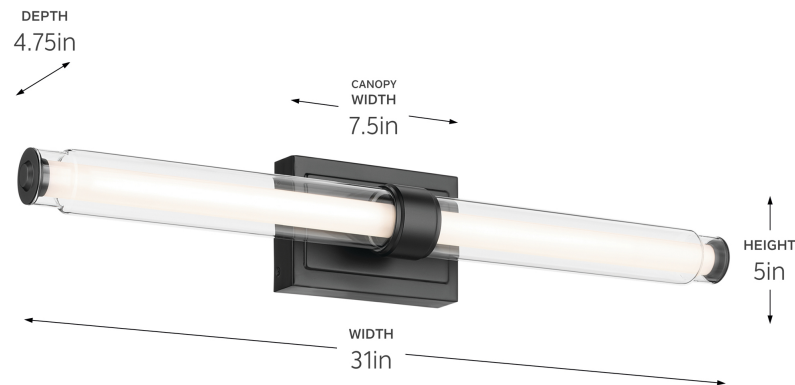

SPECIFICATIONS

Certifications/Qualifications

ADA Compliant	No
Prop65	No
Location Rating	Damp kichler.com/warranty

Dimensions

Height	5"
Width	31"
Height From Center Of Wall Opening (Spec Sheet)	2.5"
Depth	4.75"
Weight	5.5 LBS
Canopy Height	5"
Canopy Width	7.5"
Canopy Depth	1.5"

Electrical

Input Voltage	120 V

Light Source

Light Source	Integrated LED
Lamp Included	Integrated
# Of Bulbs/LED Modules	1
Max Or Nominal Watt	35 W
Lamp Type	Integrated
Socket Type	Integrated LED
Dimmable	Yes

Photometrics

Color Temperature Range	3000K
Color Rendering Index (CRI)	90
Delivered Lumens	2450 L
Delivered Efficacy (Lumens/Watt)	50
Rated Life	40000 hours

Mounting/Installation

Interior/Exterior	Interior Product
Mounting Style	WALL MOUNT
Mounting Weight	5.5 LBS
Lead Wire Length	6
Wire Connectors	Wire Nuts

FIXTURE ATTRIBUTES

Housing/Glass

Primary Material	Steel
Diffuser Description	Acrylic
Shade Description	Glass Cylinder Shade

Product/Ordering Information

SKU	55239BKLED
Finish	Black
UPC	783927055130

Finishes

- Black
- Brushed Nickel
- Champagne Bronze™
- Polished Nickel

ALSO IN THIS FAMILY

55195BKLED

55195CPZLED

55195NILED

55195PNLED

55196BKLED

55196CPZLED