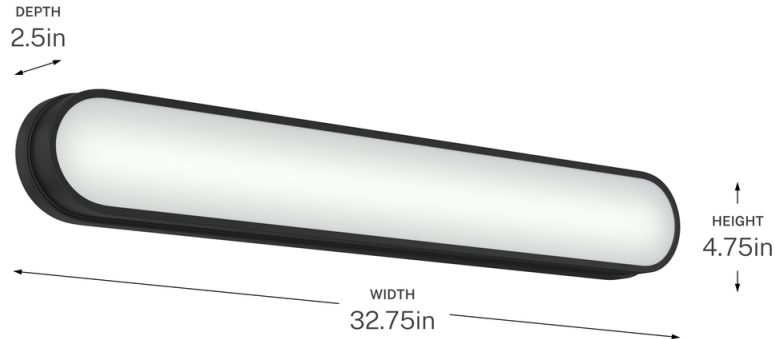

SPECIFICATIONS

Certifications/Qualifications

ADA Compliant	Yes
Prop65	Yes
Location Rating	Damp
	kichler.com/warranty

Dimensions

Height	4.75"
Width	32.75"
Height From Center Of Wall Opening (Spec Sheet)	16.5"
Depth	2.5"
Weight	5.04 LBS
Canopy Height	4.75"
Canopy Width	32.75"
Canopy Depth	1"

Electrical

Input Voltage	120 V

Light Source

Light Source	Integrated LED
Lamp Included	Integrated
# Of Bulbs/LED Modules	1
Max Or Nominal Watt	45 W
Lamp Type	Integrated
Socket Type	Integrated LED
Dimmable	Yes

Mounting/Installation

Interior/Exterior	Interior Product
Mounting Weight	5.04 LBS
Lead Wire Length	6
Wire Connectors	Wire Nuts

FIXTURE ATTRIBUTES

Housing/Glass

Primary Material	Aluminum

Outer Shade Details

Type	Shade
Location	Outer
Material	Glass
Material Description	White
Shape	Rectangle
Length	32.5"
Height	0.25"
Width	4.5"

Product/Ordering Information

SKU	55248BKLED
Finish	Black
UPC	783927089388

Finishes

- Black
- Brushed Nickel
- Champagne Bronze™
- Polished Nickel