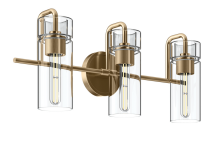

SPECIFICATIONS

Certifications/Qualifications

ADA Compliant	No
Prop65	Yes
Location Rating	Damp kichler.com/warranty

Dimensions

Height	16"
Width	5"
Height From Center Of Wall Opening (Spec Sheet)	8.75"
Depth	6.5"
Weight	3 LBS
Canopy Width	5"
Canopy Depth	1"

Mounting/Installation

Interior/Exterior	Interior Product
Mounting Weight	1.04 LBS
Install Glass Up Or Down	Both
Lead Wire Length	8

FIXTURE ATTRIBUTES

Housing/Glass

Primary Material	Steel
------------------	-------

Outer Shade Details

Type	Shade
Location	Outer
Material	Glass
Material Description	Clear
Shape	Cylinder
Height	12"
Diameter	3.75"

Product/Ordering Information

SKU	55250CPZ
Finish	Champagne Bronze™
UPC	783927090940

Finishes

- Black
- Brushed Nickel
- Champagne Bronze™
- Polished Nickel

ALSO IN THIS FAMILY

55251BK

55251CPZ

55251NI

55251PN

55252BK