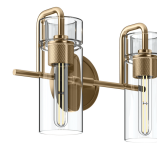

SPECIFICATIONS

Certifications/Qualifications

ADA Compliant	No
Prop65	Yes
Location Rating	Damp kichler.com/warranty

Dimensions

Height	16"
Width	5"
Height From Center Of Wall Opening (Spec Sheet)	8.75"
Depth	6.5"
Weight	3 LBS
Canopy Width	5"
Canopy Depth	1"

Mounting/Installation

Interior/Exterior	Interior Product
Mounting Weight	1.04 LBS
Install Glass Up Or Down	Both
Lead Wire Length	8

FIXTURE ATTRIBUTES

Housing/Glass

Primary Material	Steel
------------------	-------

Outer Shade Details

Type	Shade
Location	Outer
Material	Glass
Material Description	Clear
Shape	Cylinder
Height	12"
Diameter	3.75"

Product/Ordering Information

SKU	55250CPZ
Finish	Champagne Bronze™
UPC	783927090940

Finishes

- Black
- Brushed Nickel
- Champagne Bronze™
- Polished Nickel

ALSO IN THIS FAMILY

55251BK

55251CPZ

55251NI

55251PN

55252BK