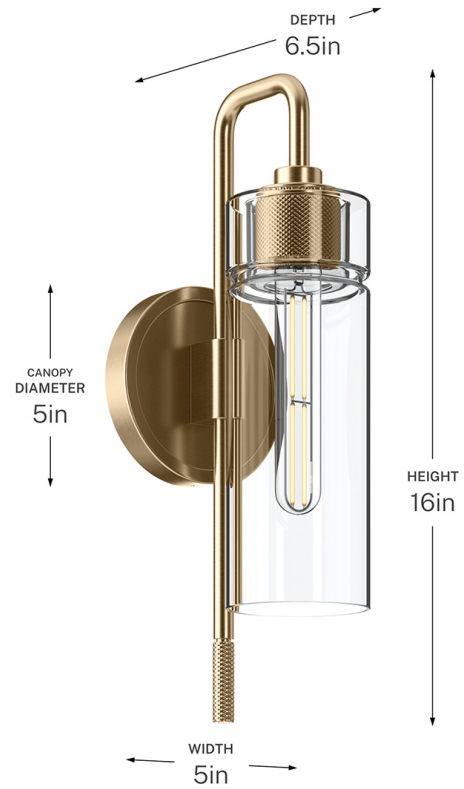

SPECIFICATIONS

Certifications/Qualifications

ADA Compliant	No
Prop65	Yes
Location Rating	Damp kichler.com/warranty

Dimensions

Height	16"
Width	5"
Height From Center Of Wall Opening (Spec Sheet)	8.75"
Depth	6.5"
Weight	3 LBS
Canopy Width	5"
Canopy Depth	1"

Electrical

Input Voltage	120 V

Light Source

Light Source	Bulb
Lamp Included	Not Included
# Of Bulbs/LED Modules	1
Max Or Nominal Watt	75 W
Lamp Type	T10
Socket Type	E26 (Medium)
Dimmable	Yes

Mounting/Installation

Interior/Exterior	Interior Product
Mounting Weight	1.04 LBS
Install Glass Up Or Down	Both
Lead Wire Length	8

FIXTURE ATTRIBUTES

Housing/Glass

Primary Material	Steel

Outer Shade Details

Type	Shade
Location	Outer
Material	Glass
Material Description	Clear
Shape	Cylinder
Height	12"
Diameter	3.75"

Product/Ordering Information

SKU	55250CPZ
Finish	Champagne Bronze™
UPC	783927090940

Finishes

- Black
- Brushed Nickel
- Champagne Bronze™
- Polished Nickel

ALSO IN THIS FAMILY

55251BK

55251CPZ

55251NI

55251PN

55252BK

55252CPZ