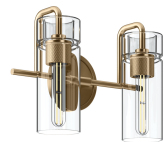

SPECIFICATIONS

Certifications/Qualifications

ADA Compliant	No
Prop65	Yes
Location Rating	Damp
	kichler.com/warranty

Dimensions

Height	10.25"
Width	24"
Height From Center Of Wall Opening (Spec Sheet)	5.25"
Depth	6.5"
Weight	5.91 LBS
Canopy Width	5"
Canopy Depth	1"

Mounting/Installation

Interior/Exterior	Interior Product
Mounting Weight	2.51 LBS
Install Glass Up Or Down	Both
Lead Wire Length	8

FIXTURE ATTRIBUTES

Housing/Glass

Primary Material	Steel
------------------	-------

Outer Shade Details

Type	Shade
Location	Outer
Material	Glass
Material Description	Clear
Shape	Cylinder
Height	9"
Diameter	3.75"

Product/Ordering Information

SKU	55252BK
Finish	Black
UPC	783927091015

Finishes

- Black
- Brushed Nickel
- Champagne Bronze™
- Polished Nickel

ALSO IN THIS FAMILY

55250BK

55250CPZ

55250NI

55250PN

55251BK

55251CPZ