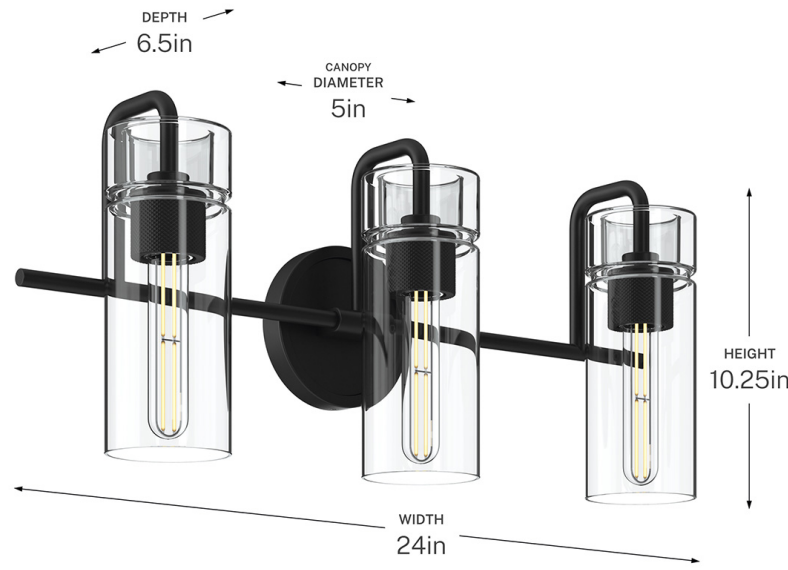

SPECIFICATIONS

Certifications/Qualifications

ADA Compliant	No
Prop65	Yes
Location Rating	Damp
	kichler.com/warranty

Dimensions

Height	10.25"
Width	24"
Height From Center Of Wall Opening (Spec Sheet)	5.25"
Depth	6.5"
Weight	5.91 LBS
Canopy Width	5"
Canopy Depth	1"

Electrical

Input Voltage	120 V

Light Source

Light Source	Bulb
Lamp Included	Not Included
# Of Bulbs/LED Modules	3
Max Or Nominal Watt	75 W
Lamp Type	T10
Socket Type	E26 (Medium)
Dimmable	Yes

Mounting/Installation

Interior/Exterior	Interior Product
Mounting Weight	2.51 LBS
Install Glass Up Or Down	Both
Lead Wire Length	8

FIXTURE ATTRIBUTES

Housing/Glass

Primary Material	Steel

Outer Shade Details

Type	Shade
Location	Outer
Material	Glass
Material Description	Clear
Shape	Cylinder
Height	9"
Diameter	3.75"

Product/Ordering Information

SKU	55252BK
Finish	Black
UPC	783927091015

Finishes

- Black
- Brushed Nickel
- Champagne Bronze™
- Polished Nickel

ALSO IN THIS FAMILY

55251BK

55251CPZ