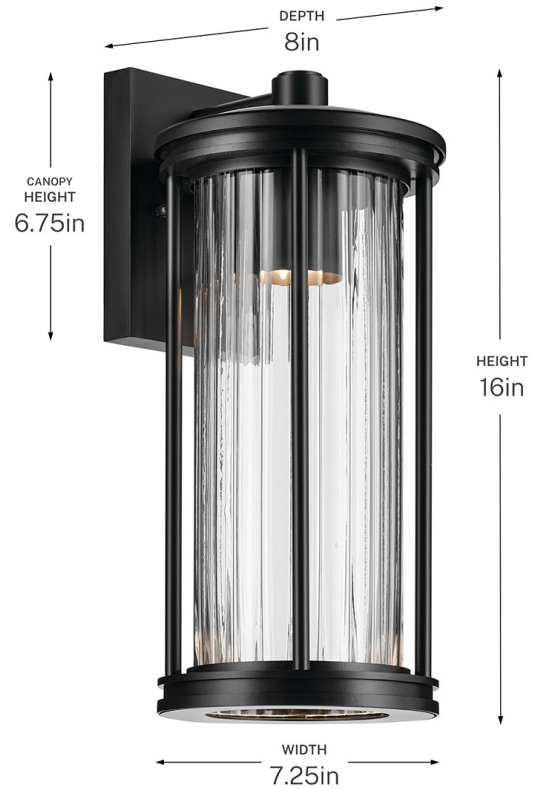

SPECIFICATIONS

Certifications/Qualifications

ADA Compliant	No
Prop65	Yes
DarkSky Approved	Yes
Location Rating	Wet
	kichler.com/warranty

Dimensions

Height	16"
Width	7.25"
Height From Center Of Wall Opening (Spec Sheet)	3.5"
Depth	8"
Weight	4.73 LBS
Canopy Height	6.75"
Canopy Width	4.75"
Canopy Depth	1"

Electrical

Input Voltage	120 V
---------------	-------

Light Source

Light Source	Bulb
# Of Bulbs/LED Modules	1
Max Or Nominal Watt	50 W
Max Wattage/Range	50
Lamp Type	A19
Socket Type	GX10 (10mm Twist and Lock)

Mounting/Installation

Interior/Exterior	Exterior Product
Mounting Weight	4.73 LBS
Lead Wire Length	6
Wire Connectors	Wire Nuts

FIXTURE ATTRIBUTES

Housing/Glass

Primary Material	Aluminum
------------------	----------

Product/Ordering Information

SKU	59023BKDS
Finish	Black
UPC	783927075985

Finishes

Black

ALSO IN THIS FAMILY

59022BK

59022BKDS

59023BK