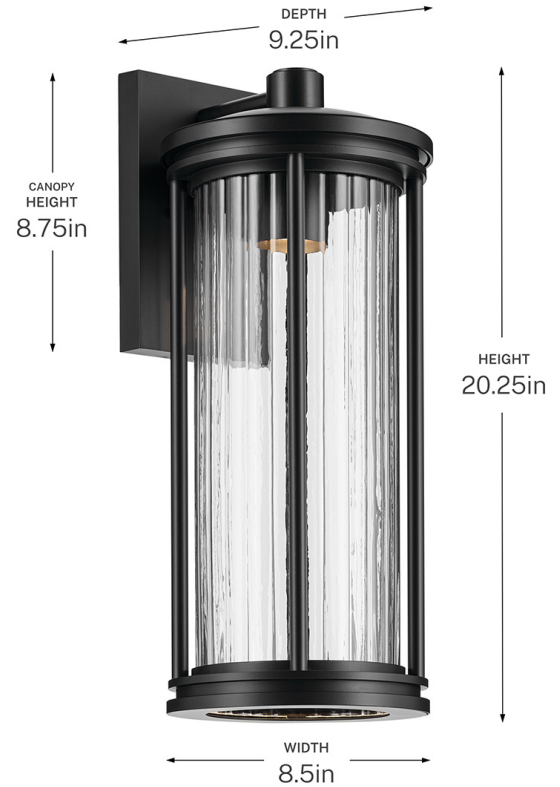

**SPECIFICATIONS**

**Certifications/Qualifications**

ADA Compliant	No
Prop65	Yes
DarkSky Approved	Yes
Location Rating	Wet
	<a href="http://kichler.com/warranty">kichler.com/warranty</a>

**Dimensions**

Height	20.25"
Width	8.5"
Height From Center Of Wall Opening (Spec Sheet)	4.5"
Depth	9.25"
Weight	7.15 LBS
Canopy Height	8.75"
Canopy Width	5.5"
Canopy Depth	1"

**Electrical**

Input Voltage	120 V
---------------	-------

**Light Source**

Light Source	Bulb
# Of Bulbs/LED Modules	1
Max Or Nominal Watt	50 W
Max Wattage/Range	50
Lamp Type	A21
Socket Type	GX10 (10mm Twist and Lock)

**Mounting/Installation**

Interior/Exterior	Exterior Product
Mounting Weight	7.15 LBS
Lead Wire Length	6
Wire Connectors	Wire Nuts

**FIXTURE ATTRIBUTES**

**Housing/Glass**

Primary Material	Aluminum
------------------	----------

**Product/Ordering Information**

SKU	59024BKDS
Finish	Black
UPC	783927075992

**Finishes**

**ALSO IN THIS FAMILY**

59022BK

59022BKDS

59023BK

59023BKDS