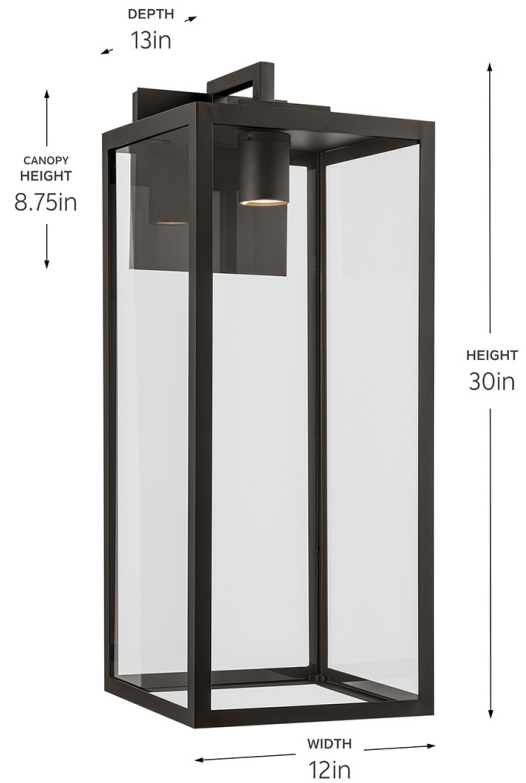

SPECIFICATIONS

Certifications/Qualifications

ADA Compliant	No
Prop65	Yes
DarkSky Approved*	Yes
Location Rating	Wet
	kichler.com/warranty

Dimensions

Height	30"
Width	12"
Height From Center Of Wall Opening (Spec Sheet)	5.25"
Depth	13"
Weight	18.4 LBS
Canopy Height	8.75"
Canopy Width	8"
Canopy Depth	1.25"

Electrical

Input Voltage	120 V

Light Source

Light Source	Bulb
Lamp Included	Not Included
# Of Bulbs/LED Modules	1
Max Or Nominal Watt	50 W
Max Wattage/Range	50
Lamp Type	MR16
Socket Type	GU10 (10mm Twist and Lock)

Mounting/Installation

Interior/Exterior	Exterior Product
Mounting Weight	6 LBS
Lead Wire Length	6
Wire Connectors	Wire Nuts

FIXTURE ATTRIBUTES

Housing/Glass

Primary Material	Aluminum

Outer Shade Details

Type	Shade
Location	Outer
Material	Glass
Material Description	Clear
Shape	Rectangle
Length	26.75"
Height	0.25"
Width	11.25"

Inner Shade Details

Type	Shade
Location	Inner
Material	Metal
Material Description	Olde Bronze
Shape	Cylinder
Height	3.25"
Diameter	2.5"

Product/Ordering Information

SKU	59114OZDS
Finish	Olde Bronze
UPC	783927075855

Finishes

ALSO IN THIS FAMILY

*DarkSky Approved when used with a maximum 50 W bulb that is 3000K or less