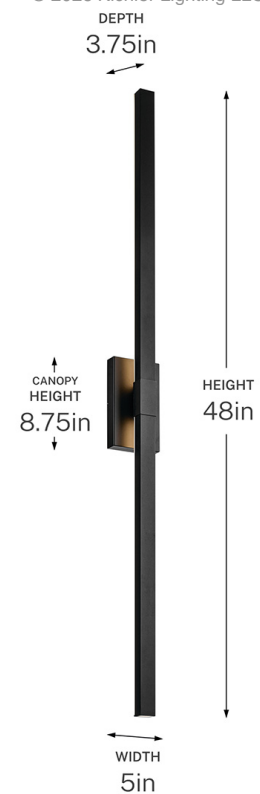

SPECIFICATIONS

Certifications/Qualifications

ADA Compliant	No
Prop65	Yes
Location Rating	Wet
	kichler.com/warranty

Dimensions

Height	48"
Width	5"
Height From Center Of Wall Opening (Spec Sheet)	24"
Depth	3.75"
Weight	4.57 LBS
Canopy Height	8.75"
Canopy Width	5"
Canopy Depth	1.5"

Electrical

Input Voltage	120 V

Light Source

Light Source	Integrated LED
Lamp Included	Integrated
# Of Bulbs/LED Modules	1
Max Or Nominal Watt	60 W
Max Wattage/Range	60
Lamp Type	Integrated
Socket Type	Integrated LED
Dimmable	Yes

Photometrics

Color Temperature Range	3000K
Color Rendering Index (CRI)	92
Delivered Lumens	3118 L
Delivered Efficacy (Lumens/Watt)	56
Rated Life	40000 hours

Mounting/Installation

Interior/Exterior	Exterior Product
Mounting Weight	4.57 LBS
Lead Wire Length	6
Wire Connectors	Wire Nuts

FIXTURE ATTRIBUTES

Housing/Glass

Primary Material	Aluminum
Diffuser Description	Frosted Acrylic
Shade Description	Acrylic Rectangle Shade

Product/Ordering Information

SKU	59149BKTLED
Finish	Textured Black
UPC	783927075749

Finishes

ALSO IN THIS FAMILY