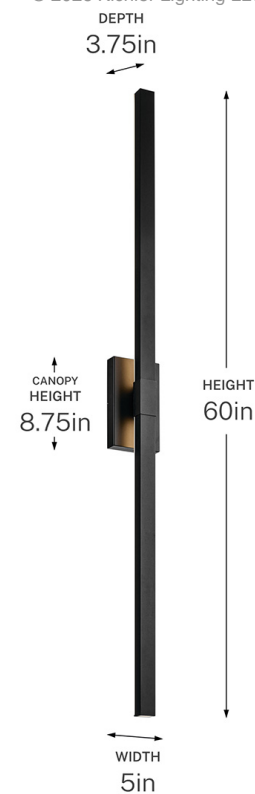

SPECIFICATIONS

Certifications/Qualifications

ADA Compliant	No
Prop65	Yes
Location Rating	Wet
	kichler.com/warranty

Dimensions

Height	60"
Width	5"
Height From Center Of Wall Opening (Spec Sheet)	30"
Depth	3.75"
Weight	5.03 LBS
Canopy Height	8.75"
Canopy Width	5"
Canopy Depth	1.5"

Electrical

Input Voltage	120 V

Light Source

Light Source	Integrated LED
Lamp Included	Integrated
# Of Bulbs/LED Modules	1
Max Or Nominal Watt	60 W
Max Wattage/Range	60
Lamp Type	Integrated
Socket Type	Integrated LED
Dimmable	Yes

Photometrics

Color Temperature Range	3000K
Color Rendering Index (CRI)	92
Delivered Lumens	3168 L
Delivered Efficacy (Lumens/Watt)	58
Rated Life	40000 hours

Mounting/Installation

Interior/Exterior	Exterior Product
Mounting Weight	5.03 LBS
Lead Wire Length	6
Wire Connectors	Wire Nuts

FIXTURE ATTRIBUTES

Housing/Glass

Primary Material	Aluminum
Diffuser Description	Frosted Acrylic
Shade Description	Acrylic Rectangle Shade

Product/Ordering Information

SKU	59150BKTLED
Finish	Textured Black
UPC	783927075756

Finishes

Textured Black

ALSO IN THIS FAMILY