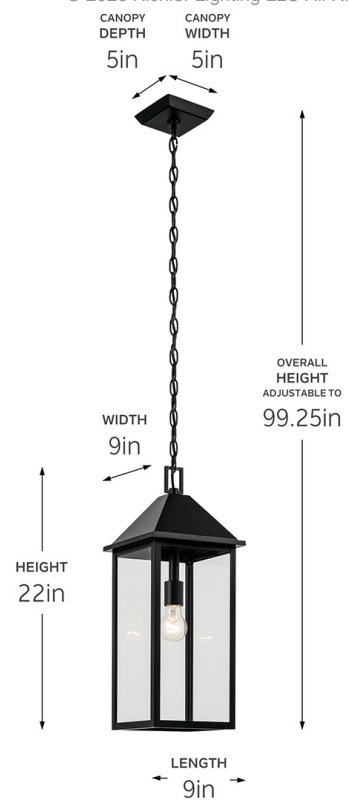

SPECIFICATIONS

Certifications/Qualifications

ADA Compliant	No
Prop65	No
DarkSky Approved	No
Location Rating	Damp
	kichler.com/warranty

Dimensions

Height	22"
Overall Height	99.25"
Length	9"
Width	9"
Weight	8.8 LBS
Canopy Height	5"
Canopy Width	5"
Canopy Depth	1"
Chain/Stem Length	72"

Electrical

Input Voltage	120 V

Light Source

Light Source	Bulb
Lamp Included	Not Included
# Of Bulbs/LED Modules	1
Max Or Nominal Watt	100 W
Lamp Type	A
Socket Type	E26 (Medium)
Dimmable	Yes

Mounting/Installation

Interior/Exterior	Exterior Product
Mounting Weight	8.8 LBS
Lead Wire Length	120
Wire Connectors	Wire Nuts

FIXTURE ATTRIBUTES

Housing/Glass

Primary Material	Aluminum
Shade Description	Glass Rectangle Shade
Shade Dimensions	7.75"L, 15.25"H, 7.75"W
Max Stem Tilt	90 °

Product/Ordering Information

SKU	59160BK
Finish	Black
UPC	783927074476

Finishes

- Black
- Olde Bronze

ALSO IN THIS FAMILY