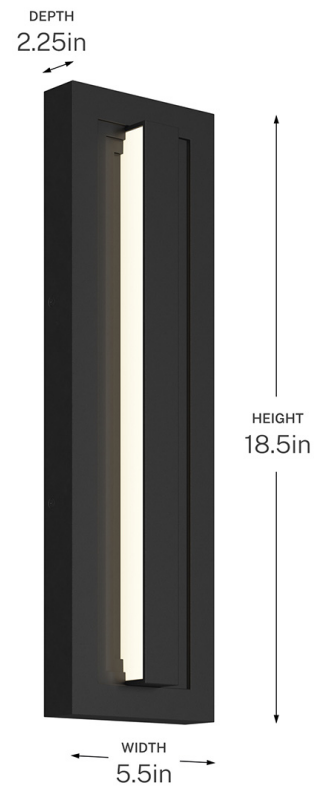

SPECIFICATIONS

Certifications/Qualifications

ADA Compliant	Yes
Prop65	Yes
Location Rating	Wet
	kichler.com/warranty

Dimensions

Height	18.5"
Width	5.5"
Height From Center Of Wall Opening (Spec Sheet)	9.25"
Depth	2.25"
Weight	3.87 LBS
Canopy Height	18.5"
Canopy Width	5.5"
Canopy Depth	1.5"

Electrical

Input Voltage	120 V
Supply Wire (Degrees)	75

Light Source

Light Source	Integrated LED
Lamp Included	Integrated
# Of Bulbs/LED Modules	1
Max Or Nominal Watt	28 W
Lamp Type	Integrated
Socket Type	Integrated LED
Dimmable	Yes

Photometrics

Color Temperature Range	3000K
Color Rendering Index (CRI)	92
Delivered Lumens	510 L
Delivered Efficacy (Lumens/Watt)	18.2

Mounting/Installation

Interior/Exterior	Exterior Product
Mounting Weight	3.87 LBS
Lead Wire Length	6

FIXTURE ATTRIBUTES

Housing/Glass

Primary Material	Aluminum

Outer Details

Location	Outer
Material	Steel

Product/Ordering Information

SKU	59169BKLED
Finish	Black
UPC	783927090438

Finishes

ALSO IN THIS FAMILY