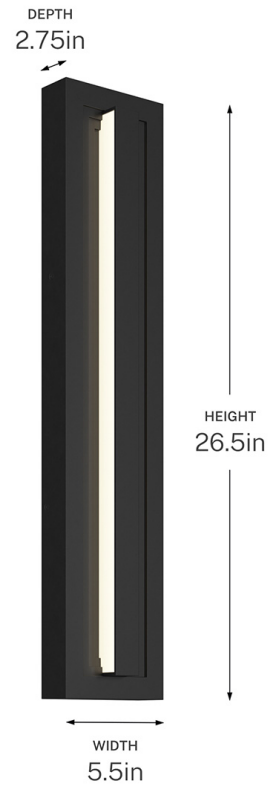

SPECIFICATIONS

Certifications/Qualifications

ADA Compliant	Yes
Prop65	Yes
Location Rating	Wet
	kichler.com/warranty

Dimensions

Height	26.5"
Width	5.5"
Height From Center Of Wall Opening (Spec Sheet)	18"
Depth	2.75"
Weight	6.28 LBS
Canopy Height	26.5"
Canopy Width	5.5"
Canopy Depth	1.75"

Electrical

Input Voltage	120 V
Supply Wire (Degrees)	75

Light Source

Light Source	Integrated LED
Lamp Included	Integrated
# Of Bulbs/LED Modules	1
Max Or Nominal Watt	46 W
Lamp Type	Integrated
Socket Type	Integrated LED
Dimmable	Yes

Photometrics

Color Temperature Range	3000K
Color Rendering Index (CRI)	92
Delivered Lumens	800 L
Delivered Efficacy (Lumens/Watt)	17.3

Mounting/Installation

Interior/Exterior	Exterior Product
Mounting Weight	6.28 LBS
Lead Wire Length	6

FIXTURE ATTRIBUTES

Housing/Glass

Primary Material	Aluminum

Outer Details

Location	Outer
Material	Steel

Product/Ordering Information

SKU	59170BKLED
Finish	Black
UPC	783927090445

Finishes

ALSO IN THIS FAMILY