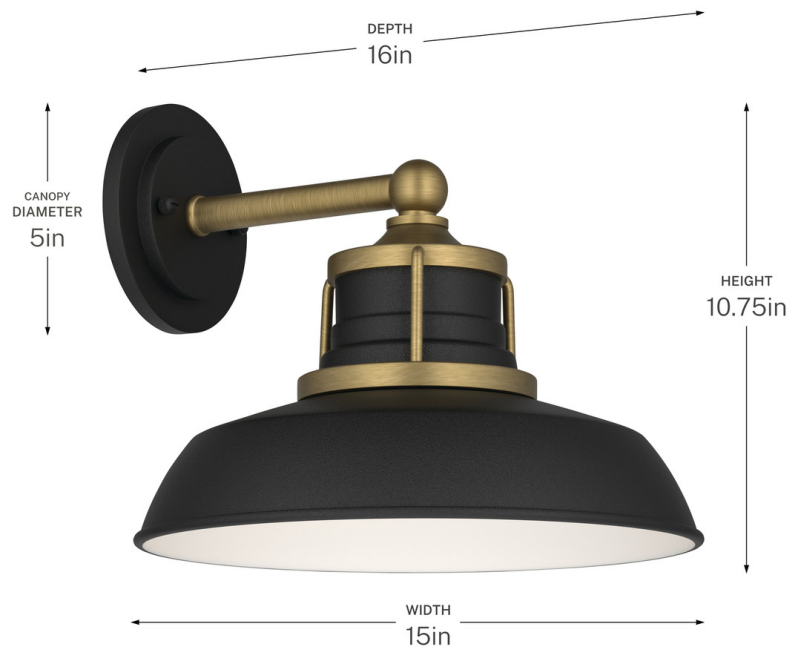

SPECIFICATIONS

Certifications/Qualifications

ADA Compliant	No
Prop65	Yes
DarkSky Approved*	Yes
Location Rating	Wet
	kichler.com/warranty

Dimensions

Height	10.75"
Width	15"
Height From Center Of Wall Opening (Spec Sheet)	2.5"
Depth	16"
Weight	2.64 LBS
Canopy Height	5"
Canopy Width	5"
Canopy Depth	1"

Mounting/Installation

Interior/Exterior	Exterior Product
Mounting Weight	2.64 LBS
Lead Wire Length	6
Wire Connectors	Wire Nuts

FIXTURE ATTRIBUTES

Housing/Glass

Primary Material	Aluminum
------------------	----------

Outer Shade Details

Type	Shade
Location	Outer
Material	Metal
Material Description	Natural Brass
Shape	Dome
Height	7.75"
Diameter	15"

Product/Ordering Information

SKU	59206NBR
Finish	Natural Brass
UPC	783927091886

Finishes

- Natural Brass | Textured Black
- Textured Black

ALSO IN THIS FAMILY

59205BKT

59205NBR

*DarkSky Approved when used with a maximum 60 W bulb that is 3000K or less