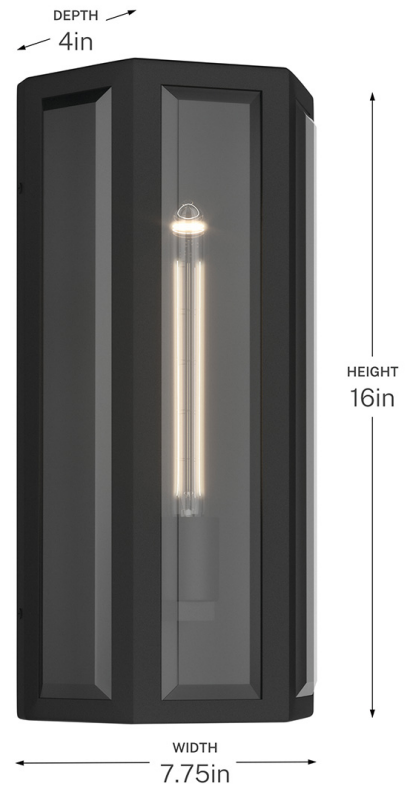

SPECIFICATIONS

Certifications/Qualifications

ADA Compliant	No
Prop65	Yes
DarkSky Approved	No
Location Rating	Wet
	kichler.com/warranty

Dimensions

Height	16"
Width	7.75"
Height From Center Of Wall Opening (Spec Sheet)	8"
Depth	4"
Weight	4.62 LBS
Canopy Height	15.75"
Canopy Width	7.25"
Canopy Depth	0.75"

Electrical

Input Voltage	120 V

Light Source

Light Source	Bulb
Lamp Included	Not Included
# Of Bulbs/LED Modules	1
Max Or Nominal Watt	100 W
Lamp Type	T10
Socket Type	E26 (Medium)
Dimmable	Yes

Mounting/Installation

Interior/Exterior	Exterior Product
Mounting Weight	4.62 LBS
Lead Wire Length	6
Wire Connectors	Wire Nuts

FIXTURE ATTRIBUTES

Housing/Glass

Primary Material	Aluminum

Outer Shade Details

Type	Shade
Location	Outer
Material	Glass
Material Description	Clear
Shape	Trapezoidal
Length	4"
Height	16"
Width	7.75"

Product/Ordering Information

SKU	59214BKT
Finish	Textured Black
UPC	783927091916

Finishes

- Natural Brass
- Textured Black

ALSO IN THIS FAMILY