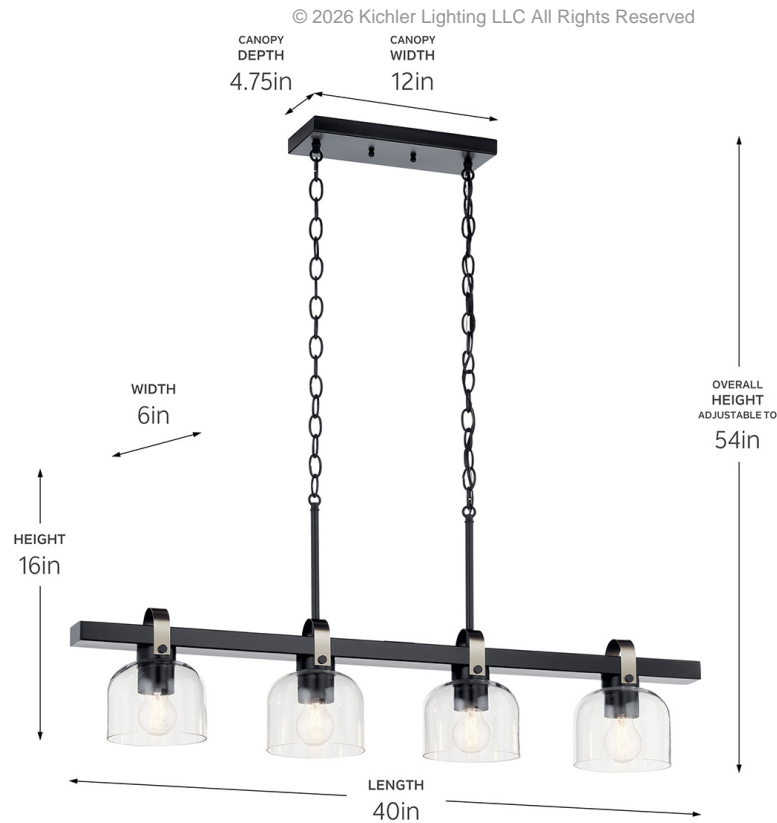

SPECIFICATIONS

Certifications/Qualifications

Prop65	No
Location Rating	Dry kichler.com/warranty

Dimensions

Height	16"
Overall Height	54"
Length	40"
Width	6"
Weight	10.7 LBS
Canopy Height	1"
Canopy Width	12"
Canopy Depth	4.75"
Chain/Stem Length	36"

Electrical

Input Voltage	120 V

Light Source

Light Source	Bulb
Lamp Included	Not Included
# Of Bulbs/LED Modules	4
Max Or Nominal Watt	60 W
Lamp Type	A
Socket Type	E26 (Medium)
Dimmable	Yes

Mounting/Installation

Interior/Exterior	Interior Product
Install Glass Up Or Down	Down
Lead Wire Length	72

FIXTURE ATTRIBUTES

Housing/Glass

Primary Material	Steel

Product/Ordering Information

SKU	82424
Finish	Black
UPC	737995004866

Finishes

Black | Brushed Nickel

ALSO IN THIS FAMILY