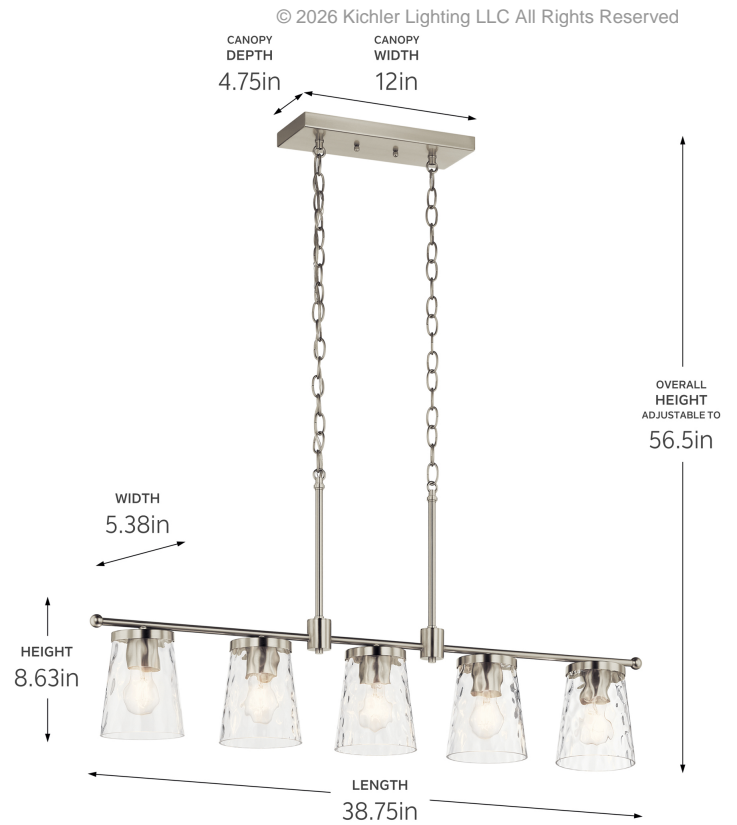

SPECIFICATIONS

Certifications/Qualifications

Prop65	No
Location Rating	Dry kichler.com/warranty

Dimensions

Height	8.63"
Overall Height	56.5"
Length	38.75"
Width	5.38"
Weight	11.77 LBS
Canopy Height	1"
Canopy Width	12"
Canopy Depth	4.75"
Chain/Stem Length	36"

Electrical

Input Voltage	120 V

Light Source

Light Source	Bulb
Lamp Included	Not Included
# Of Bulbs/LED Modules	5
Max Or Nominal Watt	60 W
Lamp Type	A
Socket Type	E26 (Medium)
Dimmable	Yes

Mounting/Installation

Interior/Exterior	Interior Product
Install Glass Up Or Down	Down
Lead Wire Length	72

FIXTURE ATTRIBUTES

Housing/Glass

Primary Material	Steel

Product/Ordering Information

Sku	82426
Finish	Brushed Nickel
UPC	737995004903

Finishes

ALSO IN THIS FAMILY

82425