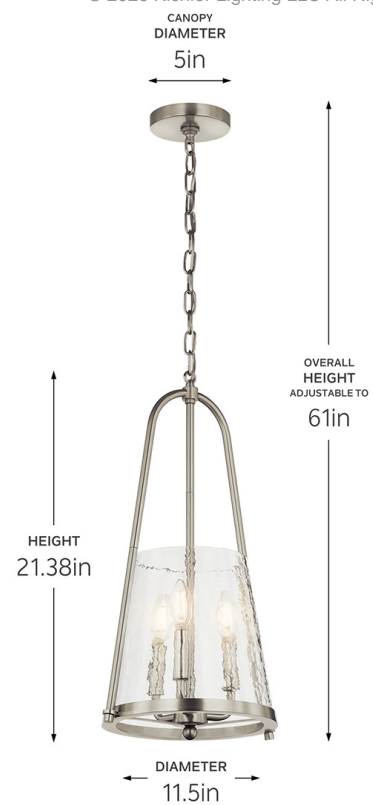

**SPECIFICATIONS**

**Certifications/Qualifications**

Prop65	No
Location Rating	Dry <a href="http://kichler.com/warranty">kichler.com/warranty</a>

**Dimensions**

Height	21.38"
Overall Height	61"
Length	11.5"
Width	10"
Weight	7.2 LBS
Canopy Height	0.75"
Canopy Width	5"
Chain/Stem Length	36"

**Electrical**

Input Voltage	120 V
---------------	-------

**Light Source**

Light Source	Bulb
Lamp Included	Not Included
# Of Bulbs/LED Modules	3
Max Or Nominal Watt	60 W
Lamp Type	B
Socket Type	E12 (Candelabra)
Dimmable	Yes

**Mounting/Installation**

Interior/Exterior	Interior Product
Mounting Style	Direct Wire
Install Glass Up Or Down	Up
Modular	No
Lead Wire Length	72

**FIXTURE ATTRIBUTES**

**Housing/Glass**

Primary Material	Steel
------------------	-------

**Product/Ordering Information**

SKU	82432
Finish	Brushed Nickel
UPC	737995004996

**Finishes**

-  Brushed Nickel
-  Champagne Bronze™

**ALSO IN THIS FAMILY**

82430