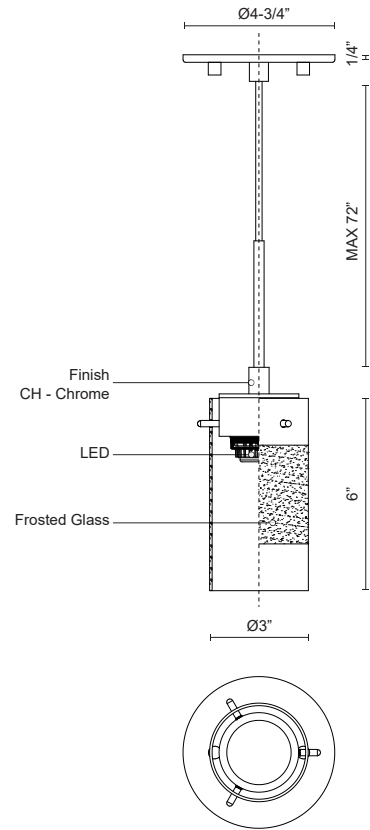

MEYER
443021CH-LED
 PENDANTS

PROJECT

DESCRIPTION

Single lamp LED pendant with frosted cylinder glass shade. Metal details in chrome finish, and is equipped with our powerful 120V AC LED technology

SPECIFICATION DETAILS

* For custom options, consult factory for details.

Fixture Dimensions	D3" x H6"
Light Source	LED
Wattage	5W
Total Lumens	400lm
Delivered Lumens	CH-253lm
Voltage	120V
Color Temperature	3000K
CRI (Ra)	>90
Optional Color Temps	2700K - 5000K Available, Minimum Order Quantities Apply
LED Rated Life	50,000 hours
Dimming	100% - 10%, ELV Dimmer (Not Included)
Diffuser Details	Clear with Frosted Stripe
Adjustable	Yes
Wire Length	72" Max
Wire Type	Clear SVT Cord
Location	Dry
Warranty	5 Years