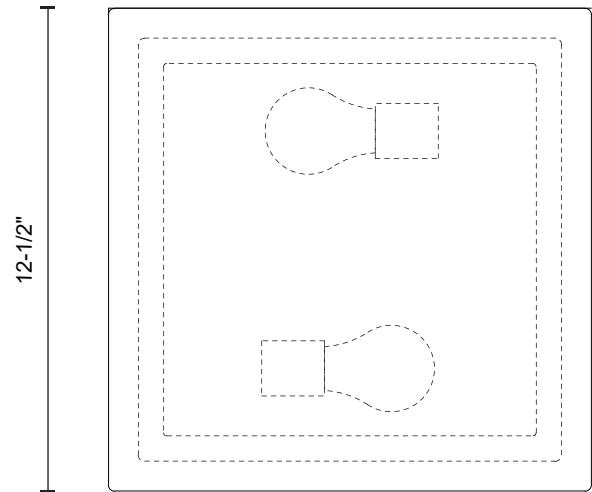

QUADRA
505102
 FLUSH MOUNT

PROJECT

DESCRIPTION

Two lamp flush mount fixture with white square opal blown glass without metal trim. Available in two sizes.

SPECIFICATION DETAILS

* For custom options, consult factory for details.

Fixture Dimensions	L12-1/2" x W12-1/2" x H4-1/4"
Lamp Type	Incandescent, A19, Medium Base
Bulbs Included	No
Wattage	2 x 60W
Voltage	120V
Glass Details	White Opal Glass
Location	Dry
Warranty	5 Years

KUZCO