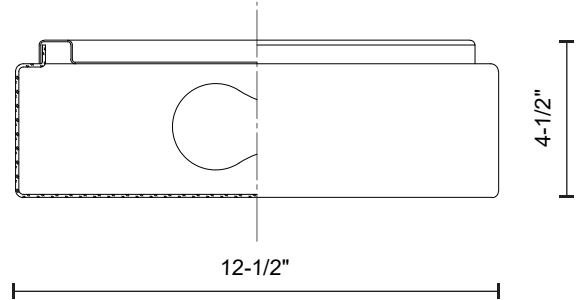

QUADRA
505102
 FLUSH MOUNT

PROJECT

DESCRIPTION

Two lamp flush mount fixture with white square opal blown glass without metal trim. Available in two sizes.

SPECIFICATION DETAILS

* For custom options, consult factory for details.

Fixture Dimensions	L12-1/2" x W12-1/2" x H4-1/4"
Lamp Type	Incandescent, A19, Medium Base
Bulbs Included	No
Wattage	2 x 60W
Voltage	120V
Glass Details	White Opal Glass
Location	Dry
Warranty	5 Years

KUZCO