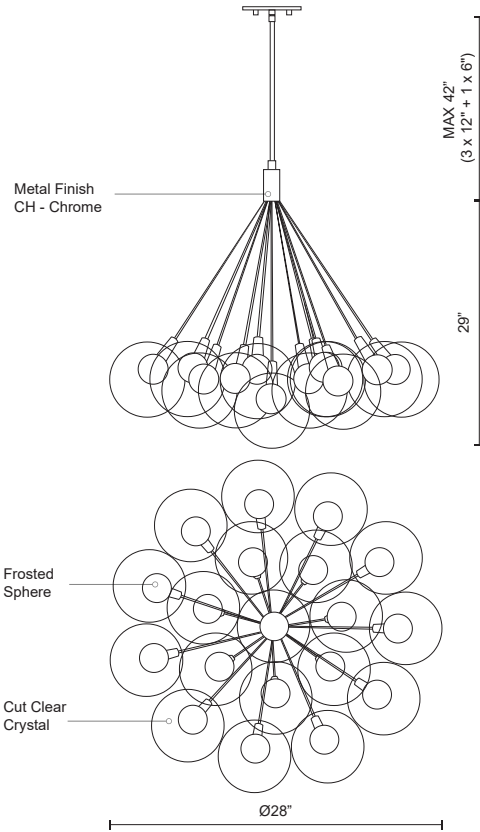

**BOLLA
CH3128
CHANDELIERS**

PROJECT

DESCRIPTION

Produced in an array of configurations, the Bolla series is defined by the iconic double-wall glass globes. A frosted globe is perched within a transparent orb producing diffuser light from the satin aluminum LED socket. While elegant as a single pendant, the optional clustered bouquet creates a stunning impact.

SPECIFICATION DETAILS

* For custom options, consult factory for details.

Fixture Dimensions	D28" x H29"
Light Source	LED
Wattage	50W
Total Lumens	4180lm
Delivered Lumens	CH-3325lm
Voltage	120V
Color Temperature	3000K
CRI (Ra)	>90
Optional Color Temps	2700K - 5000K Available, Minimum Order Quantities Apply
LED Rated Life	50,000 hours
Dimming	100% - 10%, ELV Dimmer (Not Included)
Glass Details	Clear Outer/Frosted Inner Glass
Adjustable	Yes
Rod Length	42" Max (3x12" + 1x6")
Location	Dry
Warranty	5 Years
Canopy Dimensions	D4-3/4" x H3/8"