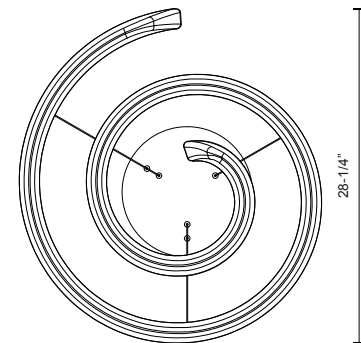

FLEUR
CH96628
CHANDELIERS

PROJECT

CH96628-WH
White

SPECIFICATION DETAILS

* For custom options, consult factory for details.

Fixture Dimensions	D28-1/4" x H3-1/2"
Light Source	LED
Wattage	40W
Total Lumens	4200lm
Delivered Lumens	3690lm
Voltage	120V
Color Temperature	3000K
CRI (Ra)	>90
Optional Color Temps	2700K - 5000K Available, Minimum Order Quantities Apply
LED Rated Life	50,000 hours
Dimming	100% - 10%, TRIAC or ELV Dimmer (Not Included)
Diffuser Details	White Acrylic Diffuser
Adjustable	Yes
Wire Length	120" Max
Wire Type	Clear Coaxial Wire
Location	Dry
Warranty	5 Years
Canopy Dimensions	D11-1/2" x H1-3/4"

DESCRIPTION

A floating spiral of diffusive light the FLEUR series is both minimal and adaptive. The asymmetrical flowing design of the LED chandelier allows for a unique adjustment, the fixture may remain planar or expand upward to resemble a helix. Available in 3 distinct sizes.