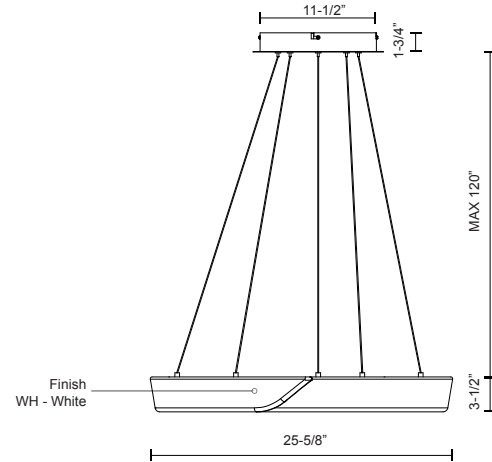

FLEUR
CH96628
CHANDELIERS

PROJECT

CH96628-WH
White

SPECIFICATION DETAILS

* For custom options, consult factory for details.

Fixture Dimensions	D28-1/4" x H3-1/2"
Light Source	LED
Wattage	40W
Total Lumens	4200lm
Delivered Lumens	3690lm
Voltage	120V
Color Temperature	3000K
CRI (Ra)	>90
Optional Color Temps	2700K - 5000K Available, Minimum Order Quantities Apply
LED Rated Life	50,000 hours
Dimming	100% - 10%, TRIAC or ELV Dimmer (Not Included)
Diffuser Details	White Acrylic Diffuser
Adjustable	Yes
Wire Length	120" Max
Wire Type	Clear Coaxial Wire
Location	Dry
Warranty	5 Years
Canopy Dimensions	D11-1/2" x H1-3/4"

DESCRIPTION

A floating spiral of diffusive light the FLEUR series is both minimal and adaptive. The asymmetrical flowing design of the LED chandelier allows for a unique adjustment, the fixture may remain planar or expand upward to resemble a helix. Available in 3 distinct sizes.