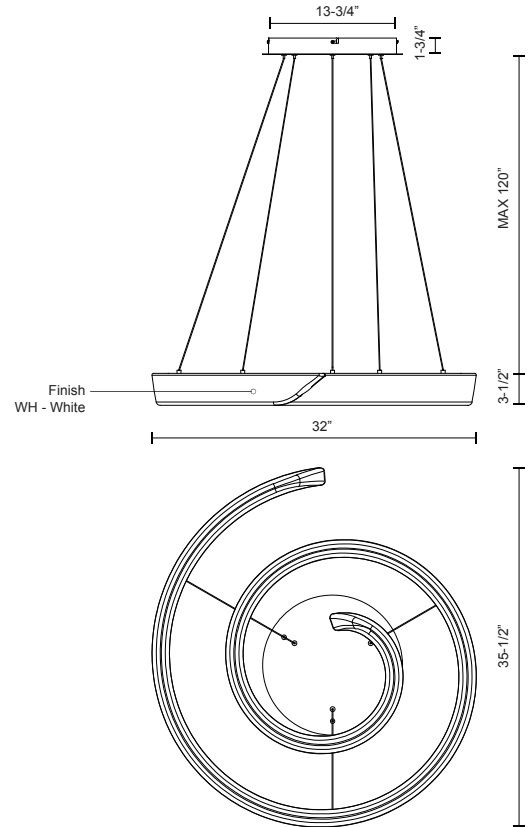

FLEUR
CH96636
CHANDELIERS

PROJECT

CH96636-WH
White

SPECIFICATION DETAILS

* For custom options, consult factory for details.

Fixture Dimensions	D35-1/2" x H3-1/2"
Light Source	LED
Wattage	60W
Total Lumens	6300lm
Delivered Lumens	5419lm
Voltage	120V
Color Temperature	3000K
CRI (Ra)	>90
Optional Color Temps	2700K - 5000K Available, Minimum Order Quantities Apply
LED Rated Life	50,000 hours
Dimming	100% - 10%, TRIAC or ELV Dimmer (Not Included)
Diffuser Details	White Acrylic Diffuser
Adjustable	Yes
Wire Length	120" Max
Wire Type	Clear Coaxial Wire
Location	Dry
Warranty	5 Years
Canopy Dimensions	D13-3/4" x H1-3/4"

DESCRIPTION

A floating spiral of diffusive light the FLEUR series is both minimal and adaptive. The asymmetrical flowing design of the LED chandelier allows for a unique adjustment, the fixture may remain planar or expand upward to resemble a helix. Available in 3 distinct sizes.