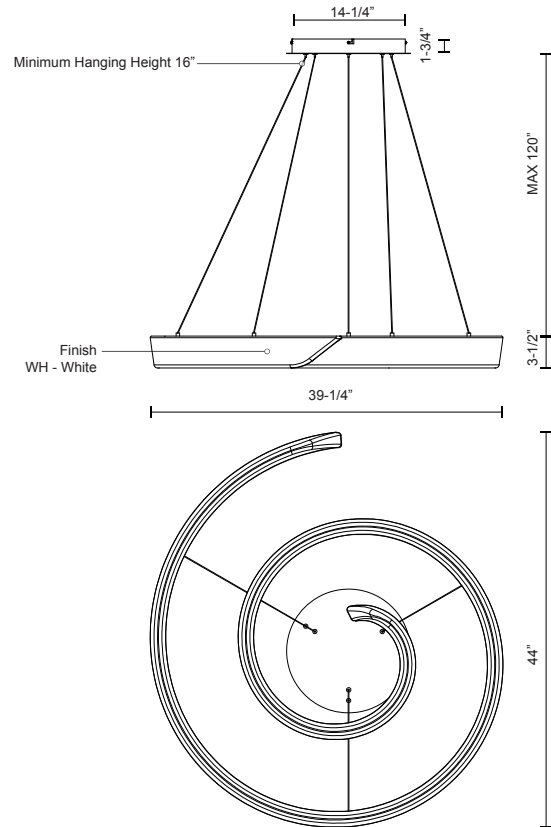

FLEUR
CH96644
 CHANDELIERS

PROJECT

CH96644-WH
 White

SPECIFICATION DETAILS

* For custom options, consult factory for details.

Fixture Dimensions	D44"x H3-1/2"
Light Source	LED
Wattage	80W
Total Lumens	8400lm
Delivered Lumens	7050lm
Voltage	120V
Color Temperature	3000K
CRI (Ra)	>90
Optional Color Temps	2700K - 5000K Available, Minimum Order Quantities Apply
LED Rated Life	50,000 hours
Dimming	100% - 10%, TRIAC or ELV Dimmer (Not Included)
Diffuser Details	White Acrylic Diffuser
Adjustable	Yes
Wire Length	120" Max
Wire Type	Clear Coaxial Wire
Location	Dry
Warranty	5 Years
Canopy Dimensions	D14-1/4" x H1-3/4"

DESCRIPTION

A floating spiral of diffusive light the FLEUR series is both minimal and adaptive. The asymmetrical flowing design of the LED chandelier allows for a unique adjustment, the fixture may remain planar or expand upward to resemble a helix. Available in 3 distinct sizes.