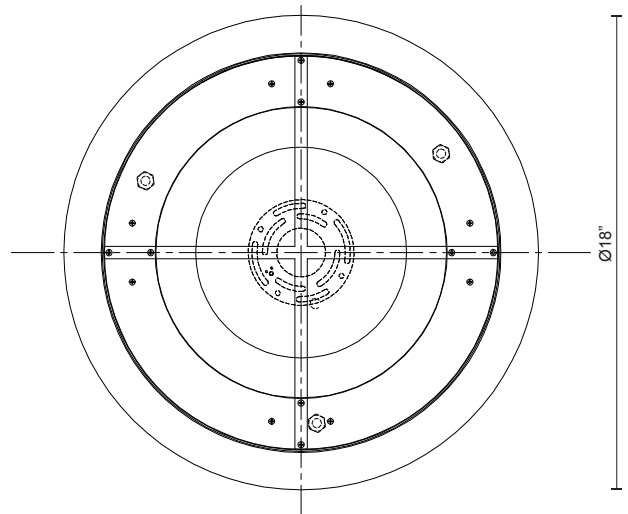

**CUMULUS  
FM80718**  
FLUSH MOUNT

PROJECT

**DESCRIPTION**

A radiant torus of bright, even illumination. Available in a variety of sizes and as either a pendant or flush mount, these halos of light adapt to any setting. Eternal and substantial.

**SPECIFICATION DETAILS**

\* For custom options, consult factory for details.

<b>Fixture Dimensions</b>	D18" x H3-7/8"
<b>Light Source</b>	LED
<b>Wattage</b>	27W
<b>Total Lumens</b>	2835lm
<b>Delivered Lumens</b>	WH-2655lm
<b>Voltage</b>	120V
<b>Color Temperature</b>	3000K
<b>CRI (Ra)</b>	>90
<b>Optional Color Temps</b>	2700K - 5000K Available, Minimum Order Quantities Apply
<b>LED Rated Life</b>	50,000 hours
<b>Dimming</b>	100% - 10%, TRIAC or ELV Dimmer (Not Included)
<b>Diffuser Details</b>	White Acrylic Diffuser
<b>Location</b>	Dry
<b>Warranty</b>	5 Years
<b>Canopy Dimensions</b>	D15" x H1-3/8"
<b>Finish Option(s)</b>	White