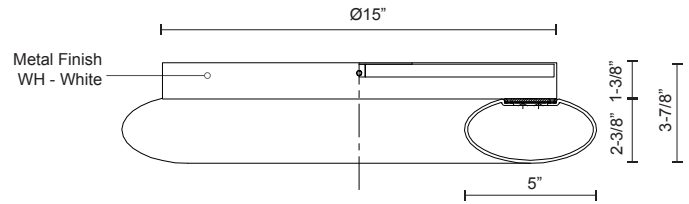

**CUMULUS  
FM80718**  
FLUSH MOUNT

PROJECT

**DESCRIPTION**

A radiant torus of bright, even illumination. Available in a variety of sizes and as either a pendant or flush mount, these halos of light adapt to any setting. Eternal and substantial.

**SPECIFICATION DETAILS**

\* For custom options, consult factory for details.

<b>Fixture Dimensions</b>	D18" x H3-7/8"
<b>Light Source</b>	LED
<b>Wattage</b>	27W
<b>Total Lumens</b>	2835lm
<b>Delivered Lumens</b>	WH-2655lm
<b>Voltage</b>	120V
<b>Color Temperature</b>	3000K
<b>CRI (Ra)</b>	>90
<b>Optional Color Temps</b>	2700K - 5000K Available, Minimum Order Quantities Apply
<b>LED Rated Life</b>	50,000 hours
<b>Dimming</b>	100% - 10%, TRIAC or ELV Dimmer (Not Included)
<b>Diffuser Details</b>	White Acrylic Diffuser
<b>Location</b>	Dry
<b>Warranty</b>	5 Years
<b>Canopy Dimensions</b>	D15" x H1-3/8"
<b>Finish Option(s)</b>	White