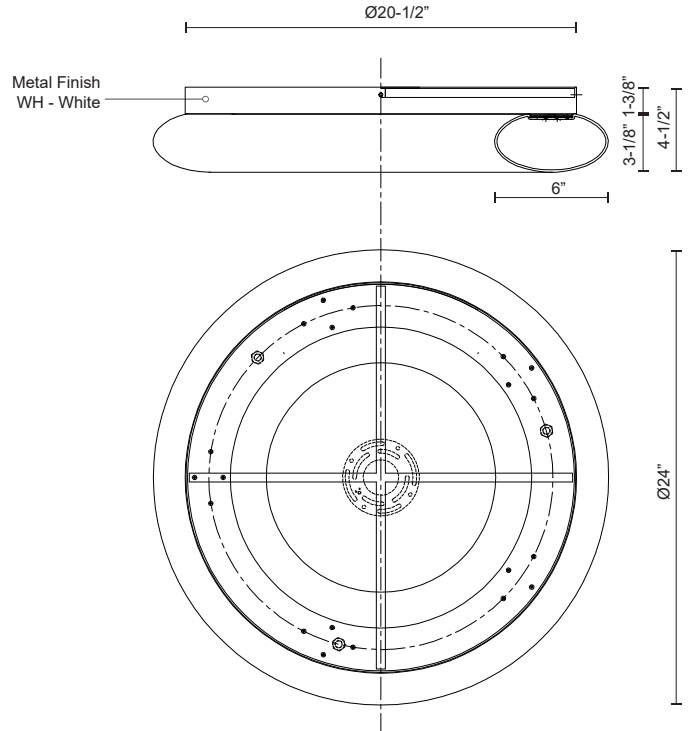

CUMULUS
FM80724
 FLUSH MOUNT

PROJECT

DESCRIPTION

A radiant torus of bright, even illumination. Available in a variety of sizes and as either a pendant or flush mount, these halos of light adapt to any setting. Eternal and substantial.

SPECIFICATION DETAILS

* For custom options, consult factory for details.

Fixture Dimensions	D24" x H4-1/2"
Light Source	LED
Wattage	42W
Total Lumens	4400lm
Delivered Lumens	WH-4044lm
Voltage	120V
Color Temperature	3000K
CRI (Ra)	>90
Optional Color Temps	2700K - 5000K Available, Minimum Order Quantities Apply
LED Rated Life	50,000 hours
Dimming	100% - 10%, TRIAC or ELV Dimmer (Not Included)
Diffuser Details	White Acrylic Diffuser
Location	Dry
Warranty	5 Years
Canopy Dimensions	D20-1/2" x H1-3/8"
Finish Option(s)	White