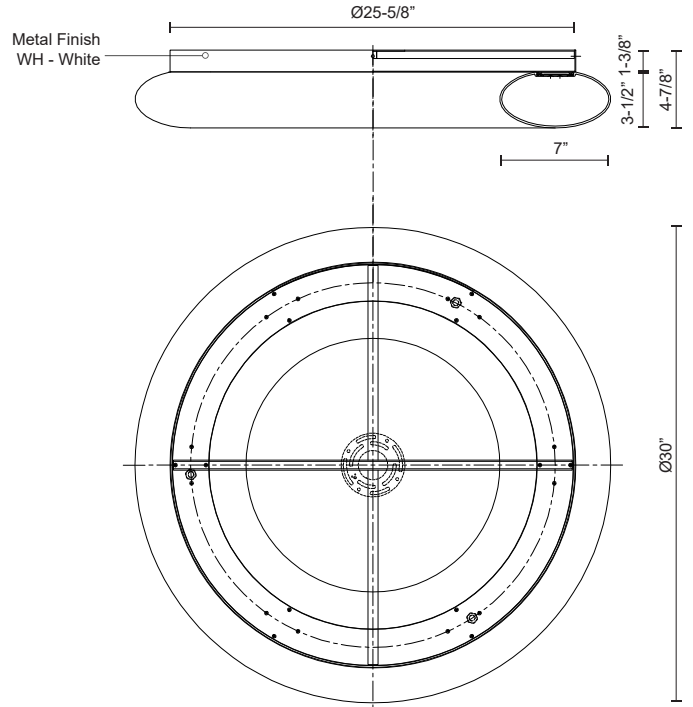

CUMULUS
FM80730
 FLUSH MOUNT

PROJECT

DESCRIPTION

A radiant torus of bright, even illumination. Available in a variety of sizes and as either a pendant or flush mount, these halos of light adapt to any setting. Eternal and substantial.

SPECIFICATION DETAILS

* For custom options, consult factory for details.

Fixture Dimensions	D30" x H4-7/8"
Light Source	LED
Wattage	70W
Total Lumens	7350lm
Delivered Lumens	WH-6281lm
Voltage	120V
Color Temperature	3000K
CRI (Ra)	>90
Optional Color Temps	2700K - 5000K Available, Minimum Order Quantities Apply
LED Rated Life	50,000 hours
Dimming	100% - 10%, TRIAC or ELV Dimmer (Not Included)
Diffuser Details	White Acrylic Diffuser
Location	Dry
Warranty	5 Years
Canopy Dimensions	D25-5/8" x H1-3/8"
Finish Option(s)	White