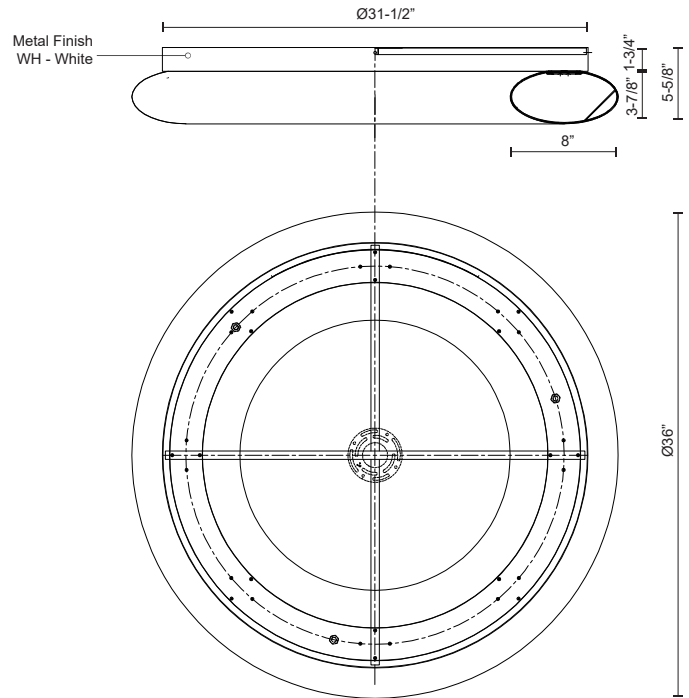

**CUMULUS**  
**FM80736**  
 FLUSH MOUNT

PROJECT

**DESCRIPTION**

A radiant torus of bright, even illumination. Available in a variety of sizes and as either a pendant or flush mount, these halos of light adapt to any setting. Eternal and substantial.

**SPECIFICATION DETAILS**

\* For custom options, consult factory for details.

<b>Fixture Dimensions</b>	D36" x H5-5/8"
<b>Light Source</b>	LED
<b>Wattage</b>	93W
<b>Total Lumens</b>	9760lm
<b>Delivered Lumens</b>	WH-9688lm
<b>Voltage</b>	120V
<b>Color Temperature</b>	3000K
<b>CRI (Ra)</b>	>90
<b>Optional Color Temps</b>	2700K - 5000K Available, Minimum Order Quantities Apply
<b>LED Rated Life</b>	50,000 hours
<b>Dimming</b>	100% - 10%, TRIAC or ELV Dimmer (Not Included)
<b>Diffuser Details</b>	White Acrylic Diffuser
<b>Location</b>	Dry
<b>Warranty</b>	5 Years
<b>Canopy Dimensions</b>	D31-1/2" x H1-3/4"
<b>Finish Option(s)</b>	White