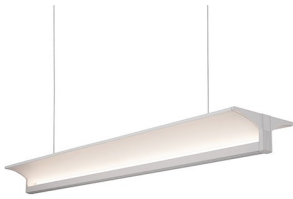

**PILOT  
LP12945-WH  
PENDANTS**

PROJECT

**DESCRIPTION**

LED linear flush mount with up light and T shaped design with metal details available in white finish. Equipped with our powerful 120V AC LED technology. May be installed as wall sconce and is available as a linear pendant.

**SPECIFICATION DETAILS**

\* For custom options, consult factory for details.

<b>Fixture Dimensions</b>	H3-1/2" x L45-1/2" x W8-3/4"
<b>Light Source</b>	LED
<b>Wattage</b>	60W
<b>Total Lumens</b>	4800lm
<b>Delivered Lumens</b>	WH-2822lm
<b>Voltage</b>	120V
<b>Color Temperature</b>	3000K
<b>CRI (Ra)</b>	>90
<b>Optional Color Temps</b>	2700K - 5000K Available, Minimum Order Quantities Apply
<b>LED Rated Life</b>	50,000 hours
<b>Dimming</b>	100% - 10%, ELV Dimmer (Not Included)
<b>Diffuser Details</b>	Clear PC Diffuser
<b>Adjustable</b>	Yes
<b>Wire Length</b>	120" Max
<b>Wire Type</b>	Clear SVT Cord, Aircraft Cable
<b>Location</b>	Dry
<b>Warranty</b>	5 Years
<b>Canopy Dimensions</b>	L4-3/4" x L4-3/4"x H1/4"