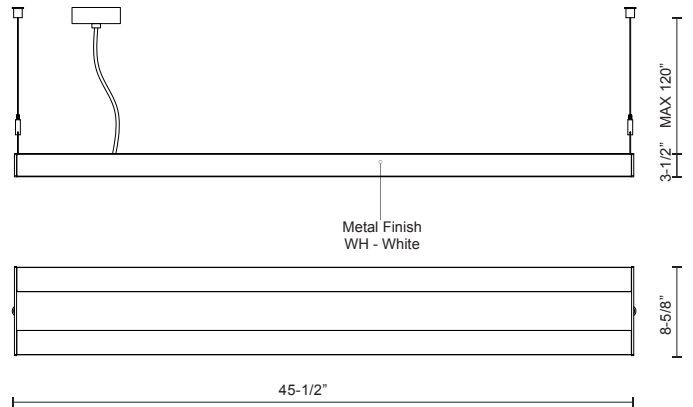

**PILOT  
LP12945-WH  
PENDANTS**

PROJECT

**DESCRIPTION**

LED linear flush mount with up light and T shaped design with metal details available in white finish. Equipped with our powerful 120V AC LED technology. May be installed as wall sconce and is available as a linear pendant.

**SPECIFICATION DETAILS**

\* For custom options, consult factory for details.

<b>Fixture Dimensions</b>	H3-1/2" x L45-1/2" x W8-3/4"
<b>Light Source</b>	LED
<b>Wattage</b>	60W
<b>Total Lumens</b>	4800lm
<b>Delivered Lumens</b>	WH-2822lm
<b>Voltage</b>	120V
<b>Color Temperature</b>	3000K
<b>CRI (Ra)</b>	>90
<b>Optional Color Temps</b>	2700K - 5000K Available, Minimum Order Quantities Apply
<b>LED Rated Life</b>	50,000 hours
<b>Dimming</b>	100% - 10%, ELV Dimmer (Not Included)
<b>Diffuser Details</b>	Clear PC Diffuser
<b>Adjustable</b>	Yes
<b>Wire Length</b>	120" Max
<b>Wire Type</b>	Clear SVT Cord, Aircraft Cable
<b>Location</b>	Dry
<b>Warranty</b>	5 Years
<b>Canopy Dimensions</b>	L4-3/4" x L4-3/4"x H1/4"