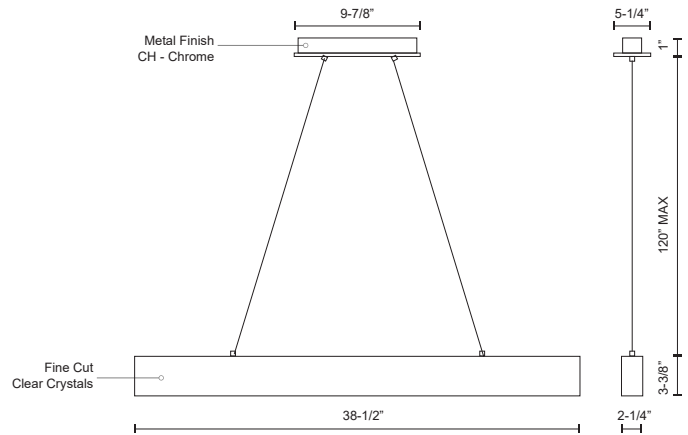

LP7839 (3000K)  
3000K

LP7839 (4000K)  
4000K

**SPECIFICATION DETAILS**

\* For custom options, consult factory for details.

<b>Fixture Dimensions</b>	L38-1/2" x W2-1/4" x H3-3/8"
<b>Light Source</b>	LED
<b>Wattage</b>	22W
<b>Total Lumens</b>	1700lm
<b>Delivered Lumens</b>	CH-1292lm
<b>Voltage</b>	120V
<b>Color Temperature</b>	3000K; 4000K;
<b>CRI (Ra)</b>	>90
<b>Optional Color Temps</b>	2700K - 5000K Available, Minimum Order Quantities Apply
<b>LED Rated Life</b>	50,000 hours
<b>Dimming</b>	100% - 10%, ELV Dimmer (Not Included)
<b>Crystal Details</b>	Diamond Cut Clear Crystals
<b>Adjustable</b>	Yes
<b>Wire Length</b>	120" Max
<b>Wire Type</b>	Clear SSL Wire
<b>Location</b>	Dry
<b>Warranty</b>	5 Years
<b>Canopy Dimensions</b>	L9-7/8" x W5-1/4" x H1"