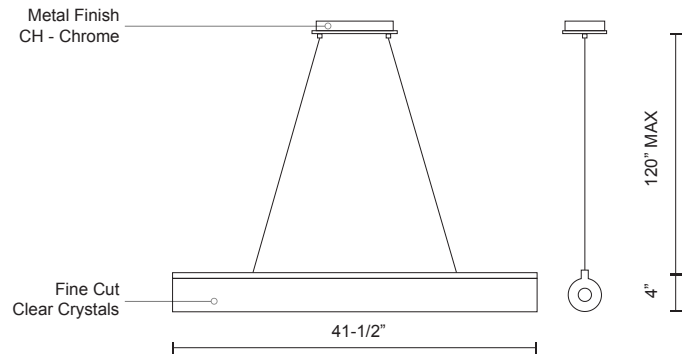

**GAMMA  
LP7842  
PENDANTS**

PROJECT

**DESCRIPTION**

Single linear LED cylinder pendant, with exquisite diamond cut clear crystals which reflects the light beautifully within the pendant and around the surrounding room. This unique pendant has fine polished chrome metal finish, and is provided with our powerful 120V AC LED technology. Available in three different lengths, and many other styled arrangements, see series information for full family.

LP7842 (3000K)  
3000K

LP7842 (4000K)  
4000K

**SPECIFICATION DETAILS**

\* For custom options, consult factory for details.

<b>Fixture Dimensions</b>	L41-1/2" x W4" x H4"
<b>Light Source</b>	LED
<b>Wattage</b>	37W
<b>Total Lumens</b>	2800lm
<b>Delivered Lumens</b>	CH-2073lm
<b>Voltage</b>	120V
<b>Color Temperature</b>	3000K; 4000K;
<b>CRI (Ra)</b>	>90
<b>Optional Color Temps</b>	2700K - 5000K Available, Minimum Order Quantities Apply
<b>LED Rated Life</b>	50,000 hours
<b>Dimming</b>	100% - 10%, ELV Dimmer (Not Included)
<b>Crystal Details</b>	Fine Diamond Cut Crystal
<b>Adjustable</b>	Yes
<b>Wire Length</b>	120" Max
<b>Wire Type</b>	Clear Coaxial Wire
<b>Location</b>	Dry
<b>Warranty</b>	5 Years
<b>Canopy Dimensions</b>	L9-7/8" x W5-1/4" x H3/8"