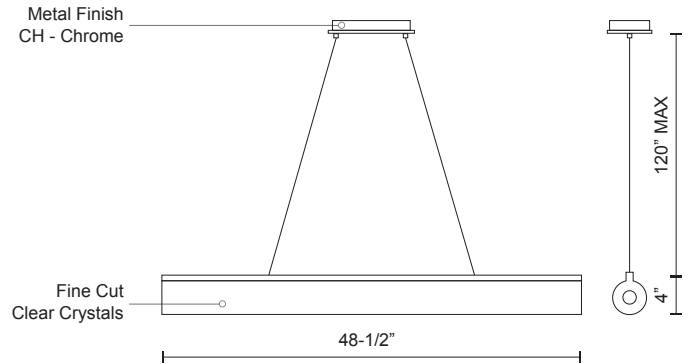

**GAMMA
LP7848
PENDANTS**

PROJECT

DESCRIPTION

Single linear LED cylinder pendant, with exquisite diamond cut clear crystals which reflects the light beautifully within the pendant and around the surrounding room. This unique pendant has fine polished chrome metal finish, and is provided with our powerful 120V AC LED technology. Available in three different lengths, and many other styled arrangements, see series information for full family.

LP7848 (4000K)
4000K

LP7848 (3000K)
3000K

SPECIFICATION DETAILS

* For custom options, consult factory for details.

Fixture Dimensions	L48-1/2" x W4" x H4"
Light Source	LED
Wattage	40W
Total Lumens	3200lm
Delivered Lumens	CH-2451lm
Voltage	120V
Color Temperature	3000K; 4000K;
CRI (Ra)	>90
Optional Color Temps	2700K - 5000K Available, Minimum Order Quantities Apply
LED Rated Life	50,000 hours
Dimming	100% - 10%, ELV Dimmer (Not Included)
Crystal Details	Fine Diamond Cut Crystal
Adjustable	Yes
Wire Length	120" Max
Wire Type	Clear Coaxial Wire
Location	Dry
Warranty	5 Years
Canopy Dimensions	L9-7/8" x W5-1/4" x H3/8"