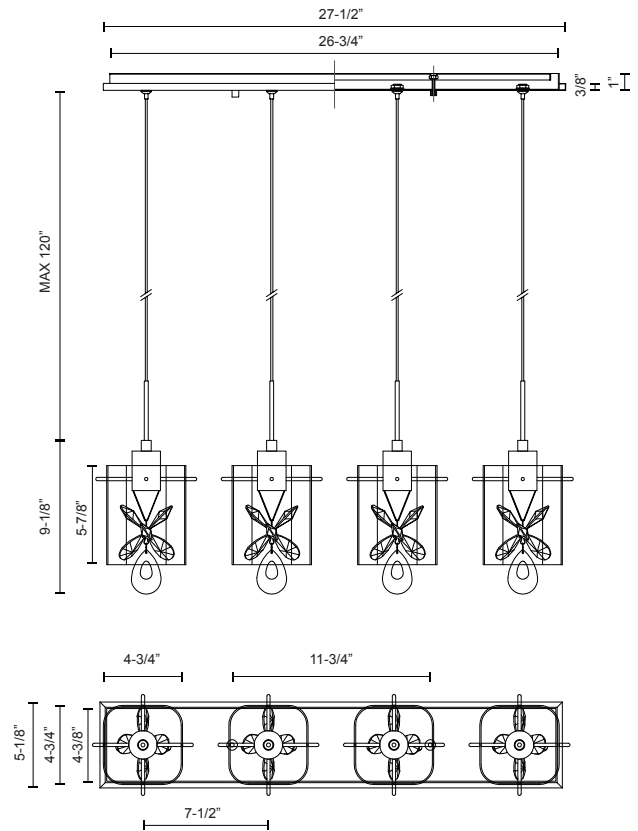

**NAVI
MP2704-CH
PENDANTS**

PROJECT

DESCRIPTION

Dazzling linear four LED multi-pendant with each pendant having rounded square clear glass. Directly under each LED module hangs an exquisite butterfly shaped crystal assembly with a tear dropped center crystal. When lit the light sparkles brilliantly throughout all the crystals and surrounding area of the fixture. Fine polished chrome metal details with a maximum adjustable wire length of 120". Provided with our powerful 120V AC LED technology. Available in a single pendant and a variety of multi-pendant arrangements see series options for more details.

SPECIFICATION DETAILS

* For custom options, consult factory for details.

Fixture Dimensions	L27-1/2" X W5-1/8" X H9-1/8"
Light Source	LED
Wattage	20W
Total Lumens	1600lm
Delivered Lumens	CH-1040lm*
Voltage	120V
Color Temperature	3000K
CRI (Ra)	>90
Optional Color Temps	2700K - 5000K Available, Minimum Order Quantities Apply
LED Rated Life	50,000 hours
Dimming	100% - 10%, ELV Dimmer (Not Included)
Crystal Details	Clear Butterfly Crystal
Shade Details	Clear Glass Rounded Corner
Adjustable	Yes
Wire Length	120" Max
Wire Type	Clear SSL Wire
Location	Dry
Warranty	5 Years
Canopy Dimensions	L27-1/2" x W5" x H1"