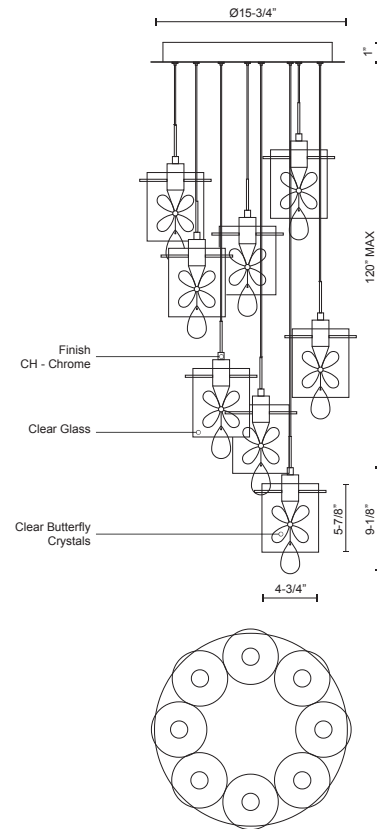

**NAVI
MP2708-CH
PENDANTS**

PROJECT

DESCRIPTION

Dazzling round eight LED multi-pendant with each pendant having rounded square clear glass. Directly under each LED module hangs an exquisite butterfly shaped crystal assembly with a tear dropped center crystal. When lit the light sparkles brilliantly throughout all the crystals and surrounding area of the fixture. Fine polished chrome metal details with a maximum adjustable wire length of 120". Provided with our powerful 120V AC LED technology. Available in a single pendant and a variety of multi-pendant arrangements see series options for more details.

SPECIFICATION DETAILS

* For custom options, consult factory for details.

Fixture Dimensions	D15-3/4" x H9-1/8"
Light Source	LED
Wattage	39W
Total Lumens	3200lm
Delivered Lumens	CH-2080lm*
Voltage	120V
Color Temperature	3000K
CRI (Ra)	>90
Optional Color Temps	2700K - 5000K Available, Minimum Order Quantities Apply
LED Rated Life	50,000 hours
Dimming	100% - 10%, ELV Dimmer (Not Included)
Crystal Details	Clear Butterfly Crystal
Shade Details	Clear Glass Rounded Corner
Adjustable	Yes
Wire Length	120" Max
Wire Type	Clear SSL Wire
Location	Dry
Warranty	5 Years
Canopy Dimensions	D15-3/4" x H1"