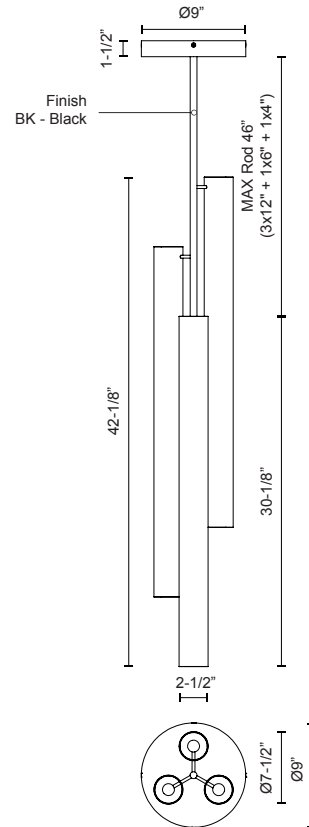

GRAMERCY MP70308

PENDANTS

PROJECT

MP70308-BK
Black

SPECIFICATION DETAILS

* For custom options, consult factory for details.

Fixture Dimensions	D9" x H42-1/8"
Light Source	LED
Wattage	60W
Total Lumens	5100lm
Delivered Lumens	BK-3600lm*
Voltage	120V
Color Temperature	3000K
CRI (Ra)	>90
Optional Color Temps	2700K - 5000K Available, Minimum Order Quantities Apply
LED Rated Life	50,000 hours
Dimming	100% - 10%, TRIAC or ELV Dimmer (Not Included)
Glass Details	White Glass
Adjustable	Yes
Rod Length	46" Max (3x12" + 1x6" + 1x4")
Location	Dry
Warranty	5 Years
Canopy Dimensions	D9" x H1-1/2"

DESCRIPTION

A single frosted glass cylinder emits 360° of light, held aloft by an aluminum die-cast body, creating a soft, warm glow, ideal for hallways, bath vanities, or column framing. The Gramercy sconce features a touch dimmer and black finish, with custom options available.