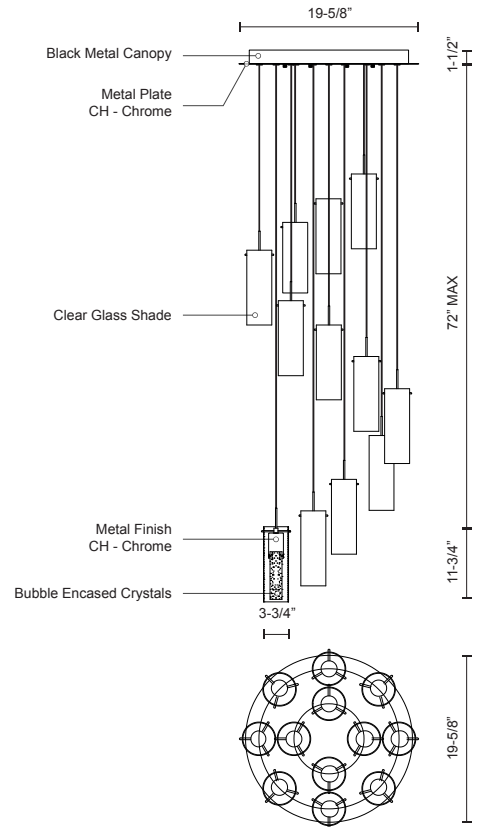

CHAMPAGNE PD4412-CH

PENDANTS

PROJECT

DESCRIPTION

Twelve lamp LED pendant with encased crystal bubbles in a clear glass shade with chrome accents, and is equipped with our powerful 120V AC LED technology. 14 ft cable available as PD4412-14-CH.

SPECIFICATION DETAILS

* For custom options, consult factory for details.

Fixture Dimensions	D19-5/8" x H11-3/4"
Light Source	LED
Wattage	96W
Total Lumens	7200lm
Delivered Lumens	CH-5172lm
Voltage	120V
Color Temperature	3000K
CRI (Ra)	>90
Optional Color Temps	2700K - 5000K Available, Minimum Order Quantities Apply
LED Rated Life	50,000 hours
Dimming	100% - 10%, ELV Dimmer (Not Included)
Glass Details	Clear Glass
Diffuser Details	Crystal Encased with Bubbles
Adjustable	Yes
Wire Length	72" Max
Wire Type	Clear SSL Wire
Location	Dry
Warranty	5 Years
Canopy Dimensions	D19-5/8" x H1-1/2"