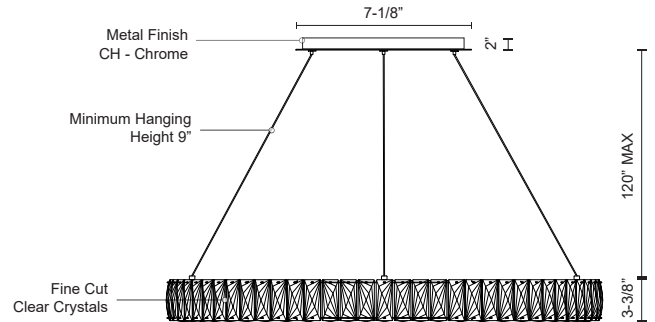

**SOLARIS
PD7818
PENDANTS**

PROJECT

PD7818 (3000K)
3000K

PD7818 (4000K)
4000K

SPECIFICATION DETAILS

* For custom options, consult factory for details.

Fixture Dimensions	D17-1/2" x H3-3/8"
Light Source	LED
Wattage	25W
Total Lumens	2000lm
Delivered Lumens	CH-1145lm*
Voltage	120V
Color Temperature	3000K; 4000K;
CRI (Ra)	>90
Optional Color Temps	2700K - 5000K Available, Minimum Order Quantities Apply
LED Rated Life	50,000 hours
Dimming	100% - 10%, ELV Dimmer (Not Included)
Crystal Details	Diamond Cut Clear Crystals
Adjustable	Yes
Wire Length	120" Max
Wire Type	Clear SSL Wire
Minimum Hang Height	9"
Location	Dry
Warranty	5 Years
Canopy Dimensions	D7-1/8" x H2"

DESCRIPTION

Single Ring LED Pendant with Exquisite Diamond Cut Clear Crystals

COMMENT

KUZCO

19054 28TH AVENUE
SURREY - BC V3Z 6M3
CANADA

WWW.KUZCOLIGHTING.COM