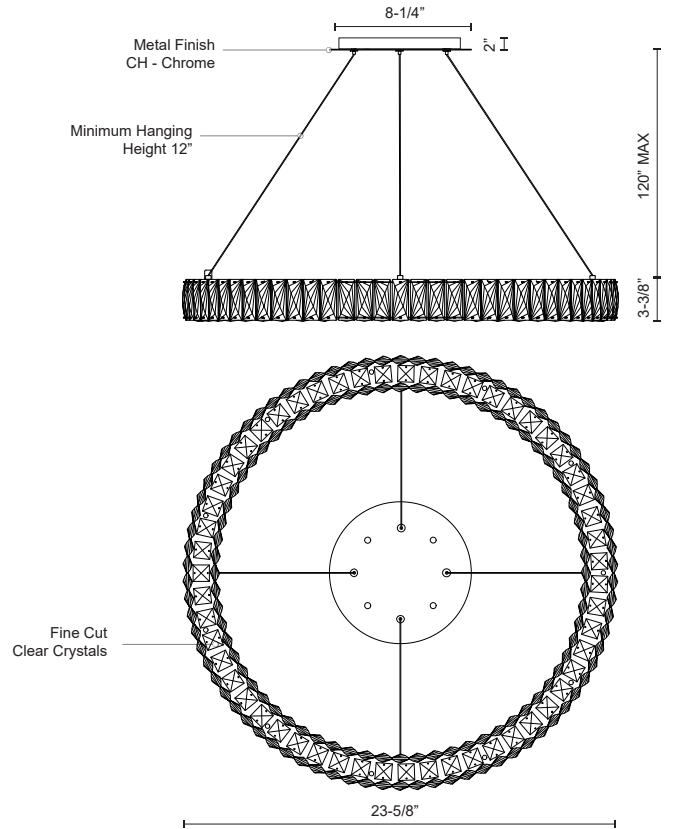

**SOLARIS  
PD7824  
PENDANTS**

PROJECT

PD7824 (3000K)  
3000K

PD7824 (4000K)  
4000K

**SPECIFICATION DETAILS**

\* For custom options, consult factory for details.

<b>Fixture Dimensions</b>	D23-5/8" x H3-3/8"
<b>Light Source</b>	LED
<b>Wattage</b>	35W
<b>Total Lumens</b>	2800lm
<b>Delivered Lumens</b>	CH-1600lm*
<b>Voltage</b>	120V
<b>Color Temperature</b>	3000K; 4000K;
<b>CRI (Ra)</b>	>90
<b>Optional Color Temps</b>	2700K - 5000K Available, Minimum Order Quantities Apply
<b>LED Rated Life</b>	50,000 hours
<b>Dimming</b>	100% - 10%, ELV Dimmer (Not Included)
<b>Crystal Details</b>	Diamond Cut Clear Crystals
<b>Adjustable</b>	Yes
<b>Wire Length</b>	120" Max
<b>Wire Type</b>	Clear SSL Wire
<b>Minimum Hang Height</b>	12"
<b>Location</b>	Dry
<b>Warranty</b>	5 Years
<b>Canopy Dimensions</b>	D8-1/4" x H2"

**DESCRIPTION**

Single Ring LED Pendant with Exquisite Diamond Cut Clear Crystals

**KUZCO**

19054 28TH AVENUE  
SURREY - BC V3Z 6M3  
CANADA

WWW.KUZCOLIGHTING.COM

COMMENT