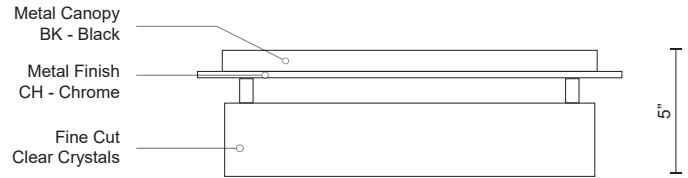

# SOLARIS SF7818

SEMI FLUSH

PROJECT

SF7818 (3000K)  
3000K

SF7818 (4000K)  
4000K

## SPECIFICATION DETAILS

\* For custom options, consult factory for details.

<b>Fixture Dimensions</b>	D17-5/8" x H5"
<b>Light Source</b>	LED
<b>Wattage</b>	25W
<b>Total Lumens</b>	2000lm
<b>Delivered Lumens</b>	CH-1145lm*
<b>Voltage</b>	120V
<b>Color Temperature</b>	3000K; 4000K;
<b>CRI (Ra)</b>	>90
<b>Optional Color Temps</b>	2700K - 5000K Available, Minimum Order Quantities Apply
<b>LED Rated Life</b>	50,000 hours
<b>Dimming</b>	100% - 10%, ELV Dimmer (Not Included)
<b>Crystal Details</b>	Diamond Cut Clear Crystals
<b>Location</b>	Dry
<b>Warranty</b>	5 Years
<b>Canopy Dimensions</b>	D17-5/8" x H1-1/8"

## DESCRIPTION

Single ring LED semi-flush mount, with exquisite diamond cut clear crystals which reflects the light beautifully within the fixture and around the surrounding room. Equipped with our powerful 120V AC LED technology, 25W, Available in two different sizes, view series for full family details on a variety of semi-flush, vanity, single pendant and multi-pendant arrangements.