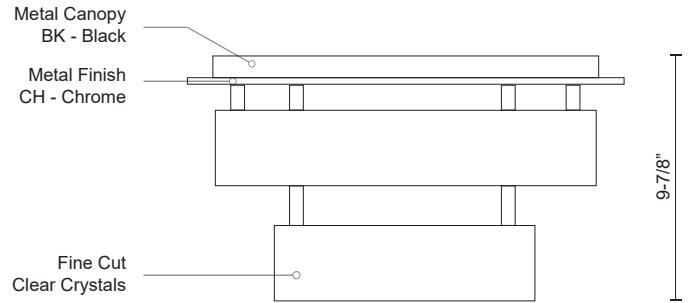

SOLARIS SF7830

SEMI FLUSH

PROJECT

SF7830 (3000K)
3000K

SF7830 (4000K)
4000K

DESCRIPTION

Two tiered LED semi-flush mount with two different sized rings. Each crystal ring has exquisite diamond cut clear crystals which reflects the light beautifully within the fixture and around the surrounding room. Equipped with our powerful 120V AC LED technology, 36W, Available in two different sizes, view series for full family details on a variety of semi-flush, vanity, single pendant and multi-pendant arrangements.

SPECIFICATION DETAILS

* For custom options, consult factory for details.

Fixture Dimensions	D17-5/8" x H9-7/8"
Light Source	LED
Wattage	39W
Total Lumens	3200lm
Delivered Lumens	CH-1830lm*
Voltage	120V
Color Temperature	3000K; 4000K;
CRI (Ra)	>90
Optional Color Temps	2700K - 5000K Available, Minimum Order Quantities Apply
LED Rated Life	50,000 hours
Dimming	100% - 10%, ELV Dimmer (Not Included)
Crystal Details	Diamond Cut Clear Crystals
Location	Dry
Warranty	5 Years
Canopy Dimensions	D17-5/8" x H1-1/8"