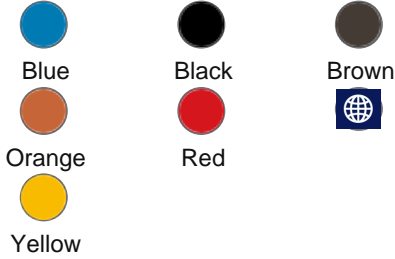

16R26-1UG

UPC Code : 078477718162

Country Of Origin : Mexico

Available Colors :

Female Receptacle, 90-Degree, #2 - 4/0 AWG, 1.125" Threaded Stud Termination

16 Series Female Panel Receptacle, Cam-Type, Self-Clinching Nut, 90-Degree, Threaded Stud Length - 1.125", Taper Nose, 400 Amp Max, Cable Range - #2 to 4/0 AWG, Green