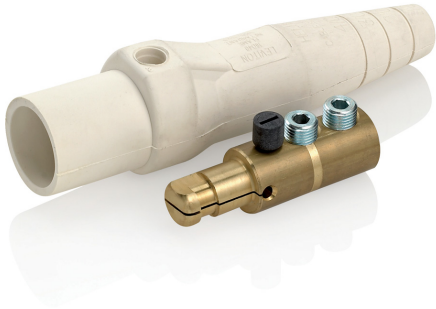

16D40-U

Male Plug, Flame Retardant, Double Set Screw Termination

16 Series Taper Nose Single Pole Cam Type Male Detachable Plug, Flame Retardant, Double Set Screw Termination, 400 Amp Max,

Leviton's Rhino-Hide Single Pole Cam-Type Connectors supply temporary electrical power for both indoor and outdoor applications. These devices are designed for easy assembly and disassembly, without special tools.

- Single or double set screw or crimp tube termination
- NEMA 3R rated for outdoor use when mated
- Designed with cylindrical profile to reduce snap
- Color-coding provides fast and easy phase identification
- Common applications: entertainment, oil and gas, mining operations, power distribution, construction sites, and other temporary power applications