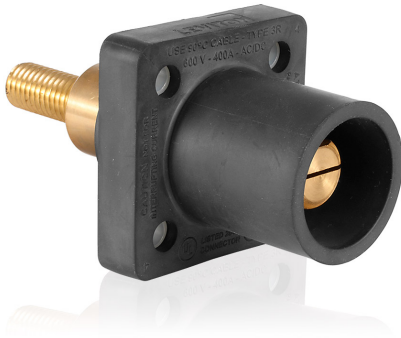

# 16R31-MXE

16 Series Male Receptacle, 90-Degree, #2-4/0 AWG, 1.25" Threaded Stud, 0.75" Ext Shoulder, Bulk Pack

16 Series Taper Nose Cam-Type Male Panel Mount Receptacle, 90-Degree, #2 - 4/0 AWG, 1.25" Threaded Stud, 0.75" Extended Shoulder, 400 Amp Max, 600VAC/DC, Black, Bulk Pack (15)

Leviton's Rhino-Hide Single Pole Cam-Type Connectors supply temporary electrical power for both indoor and outdoor applications. These devices are designed for easy assembly and disassembly, without special tools.

Country Of Origin : Mexico

Available Colors :

- 15, 16/18, and 17 Series devices are NEMA 3R-Rated for use in outside locations
- Shatter and crack proof – high durometer thermoplastic vulcanizate (TPV - Santoprene)
- Color-coding provides fast and easy phase identification
- Common applications: entertainment, oil and gas, mining operations, power distribution, construction sites, and other temporary power applications