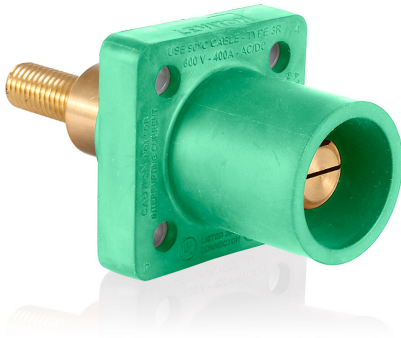

16R31-MXG

16 Series Male Receptacle, 90-Degree, #2-4/0 AWG, 1.25" Threaded Stud, 0.75" Ext Shoulder, Bulk Pack

16 Series Taper Nose Cam-Type Male Panel Mount Receptacle, 90-Degree, #2 - 4/0 AWG, 1.25" Threaded Stud, 0.75" Extended Shoulder, 400 Amp Max, 600VAC/DC, Green, Bulk Pack (15)

Leviton's Rhino-Hide Single Pole Cam-Type Connectors supply temporary electrical power for both indoor and outdoor applications. These devices are designed for easy assembly and disassembly, without special tools.

Country Of Origin : Mexico

Available Colors :

- 15, 16/18, and 17 Series devices are NEMA 3R-Rated for use in outside locations
- Shatter and crack proof – high durometer thermoplastic vulcanizate (TPV - Santoprene)
- Color-coding provides fast and easy phase identification
- Common applications: entertainment, oil and gas, mining operations, power distribution, construction sites, and other temporary power applications