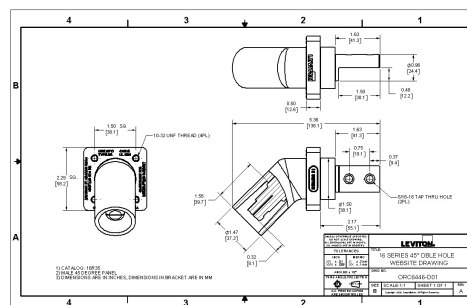

## Technical Information

Product Features

**Color :** White

**Series :** 16 Series

**Special Features :** PEM/Self-Clinching Nuts

Mechanical Specifications

**Cable Size Range :** #2-4/0 AWG

**Connection Type :** Bus Bar-Double Hole

Electrical Specifications

**Max. Amperage :** 400A

**Max. Voltage :** 600 VAC/DC

**Short Circuit Current Rating :** 35kA

Material Specifications

**Contact :** Brass

**Insulators :** Santoprene TPV

## Dimensional Drawing

JOB NAME: <input type="text"/>	CATALOG NUMBERS: <input type="text"/>	
JOB NUMBER: <input type="text"/>	<input type="text"/>	<input type="text"/>

**Leviton Manufacturing Co., Inc**